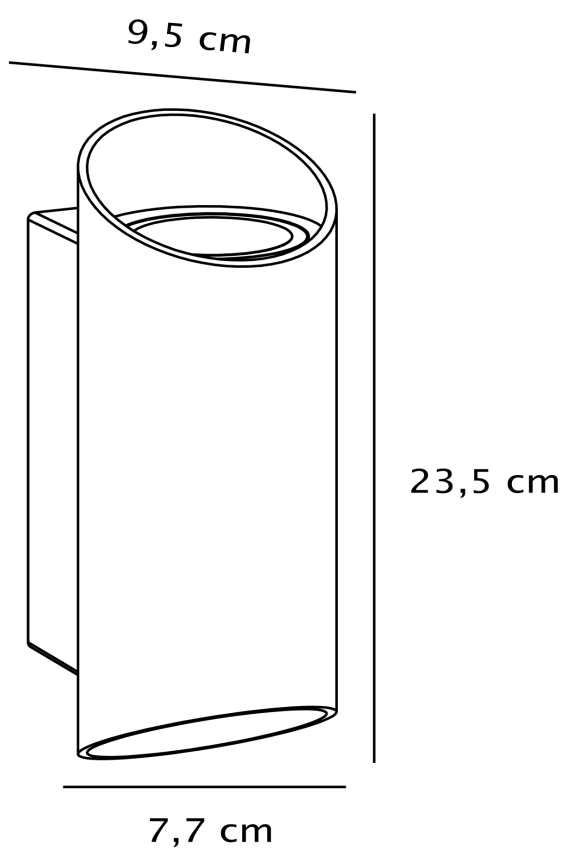

Nordlux - Nico Round 22 - 2218231003 - Black 2 Light IP54 Outdoor Wall Washer Light