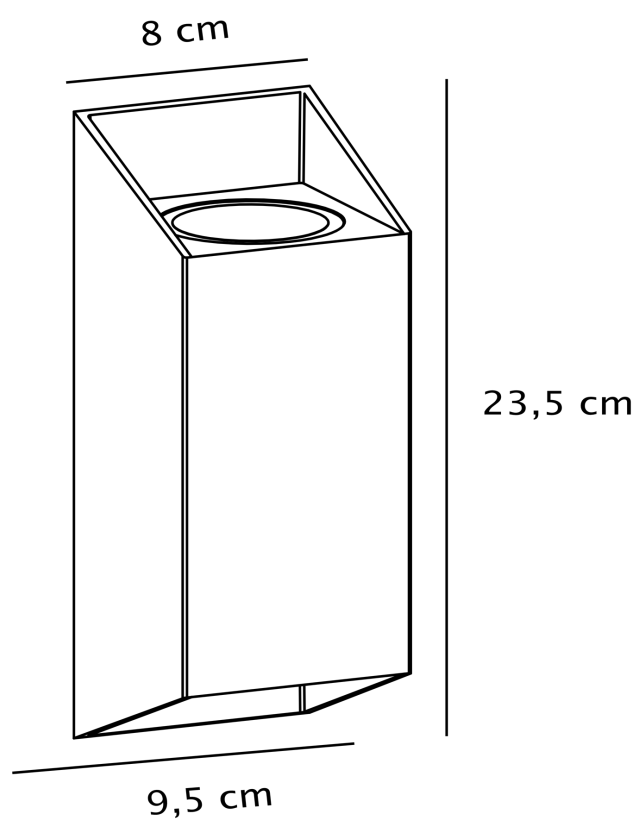

Nordlux - Nico Square 22 - 2218221009 - Rustic Brown IP54 Outdoor Wall Washer Light