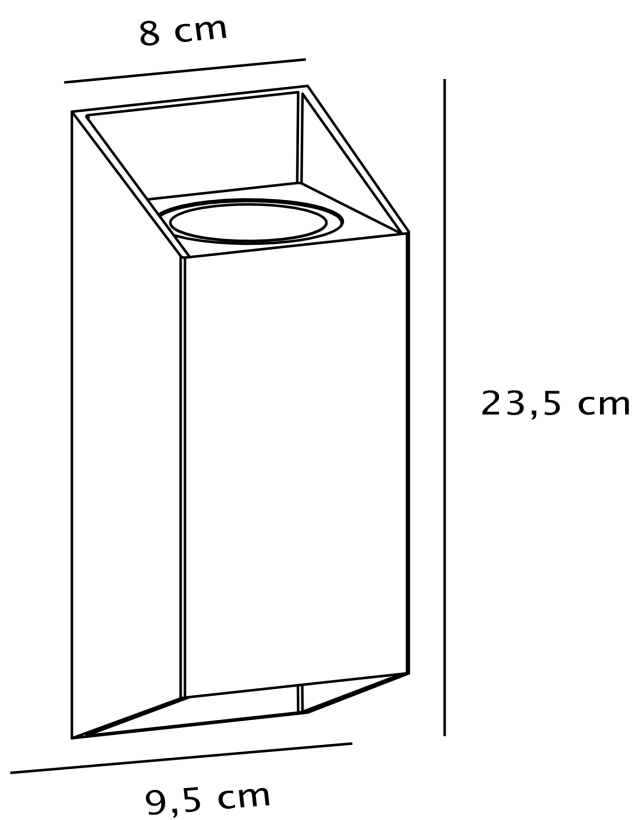

Nordlux - Nico Square 22 - 2218221003 - Black IP54 Outdoor Wall Washer Light

CONTACT