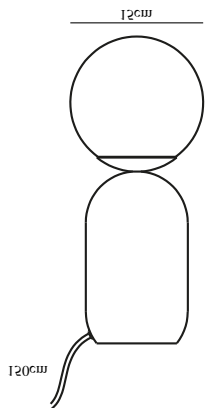

NOTTI | TABLE LAMP | GREEN

2011035023

nordlux®

Voltage (V): 220-240 Volt
IP degree: IP20
Maximum bulb wattage (W): 25W
Class (Class 1, Class 2, Class 3):
Class 2 (Double isolated)
Bulb base: E14
Switch placement: On the cable
Parallel connection: False

Primary material: Metal
Secondary material: Glass
Color of the cable: White
Length of the cable (cm): 150
Surface material of the cable:
Textile
Is the cable replaceable: False
Color: Green

Height (cm): 34.5
Width (cm): 15
Shade Diameter (cm): 15
Outdoor base dimension (cm): 12
Lenght (cm): 15

EAN: 5704924011597
TUN: 2276942
Item Number: 2011035023
Pcs Per Master Carton: 3

Sales Box Height (cm): 37.5
Sales Box Width(cm): 16
Sales Box Depth (cm): 16
Sales Box Volume m³ : 0.0096
Product net weight (kg): 1

- Organic shape and Nordic design expression • Opal white, mouth blown glass and matte metal
- Cosy and diffused light

Notti has an organic and harmonic shape in a light, Nordic design expression. Here simplicity and softness is key - the rounded, matte base is a nice contrast to the white opal glass dome that contributes to visual volume and a soft glare-free light.