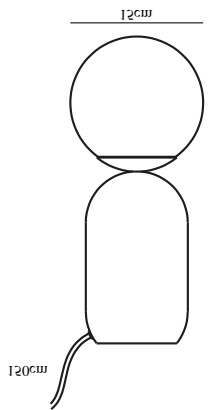

NOTTI | TABLE LAMP | TERRACOTTA

2011035059

nordlux®

Voltage (V): 220-240 Volt
IP degree: IP20
Maximum bulb wattage (W): 25W
Class (Class 1, Class 2, Class 3):
Class 2 (Double isolated)
Bulb base: E14
Switch placement: On the cable
Parallel connection: False

Primary material: Metal
Secondary material: Glass
Color of the cable: White
Length of the cable (cm): 150
Surface material of the cable:
Textile
Is the cable replaceable: False
Color: Terracotta

Height (cm): 34.5
Width (cm): 15
Shade Diameter (cm): 15
Outdoor base dimension (cm): 12
Lenght (cm): 15

EAN: 5704924011603
TUN: 2276959
Item Number: 2011035059
Pcs Per Master Carton: 3

Sales Box Height (cm): 37.5
Sales Box Width(cm): 16
Sales Box Depth (cm): 16
Sales Box Volume m³ : 0.0096
Product net weight (kg): 1

- Organic shape and Nordic design expression
- Opal white, mouth blown glass and matte metal
- Cosy and diffused light

Notti has an organic and harmonic shape in a light, Nordic design expression. Here simplicity and softness is key - the rounded, matte base is a nice contrast to the white opal glass dome that contributes to visual volume and a soft glare-free light.