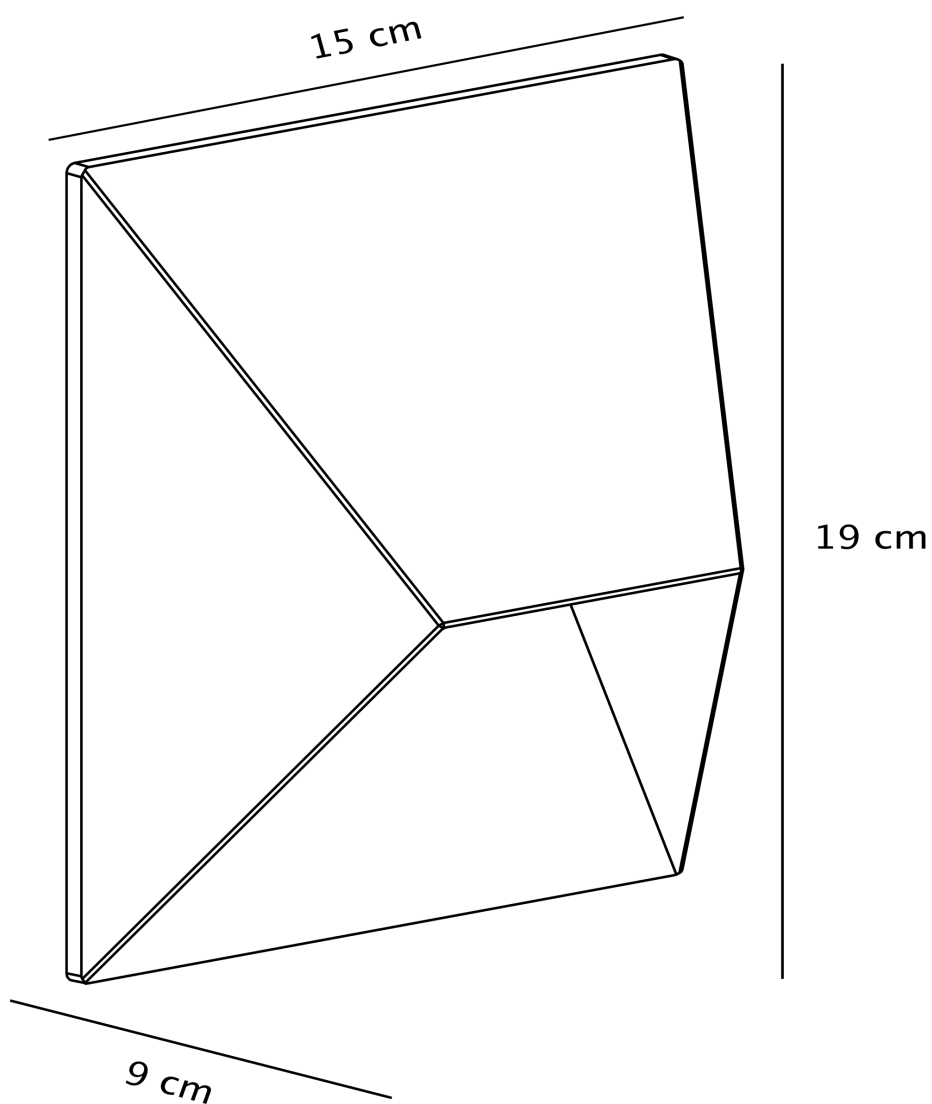

Nordlux - Pontio 15 - 2218171001 - White IP54 Outdoor Wall Washer Light

CONTACT