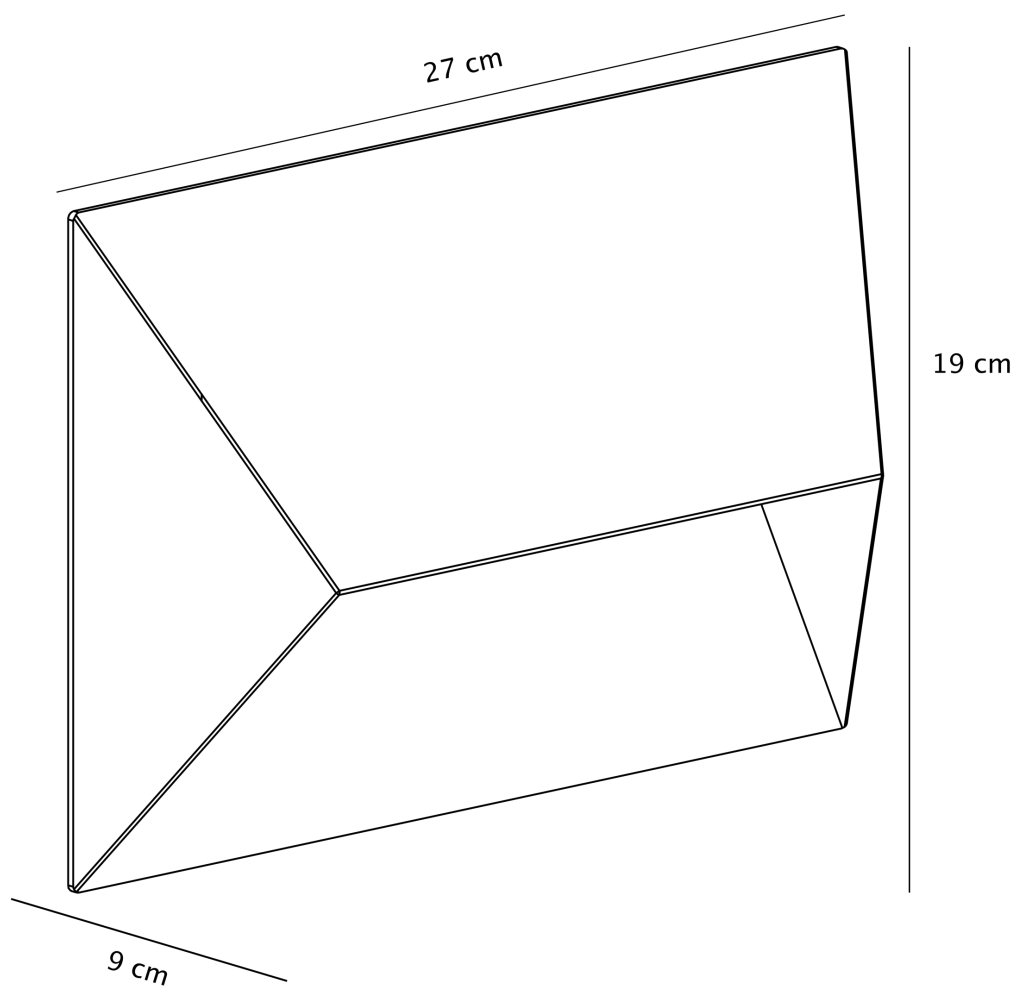

Nordlux - Pontio 27 - 2218191001 - White 2 Light IP54 Outdoor Wall Washer Light

CONTACT