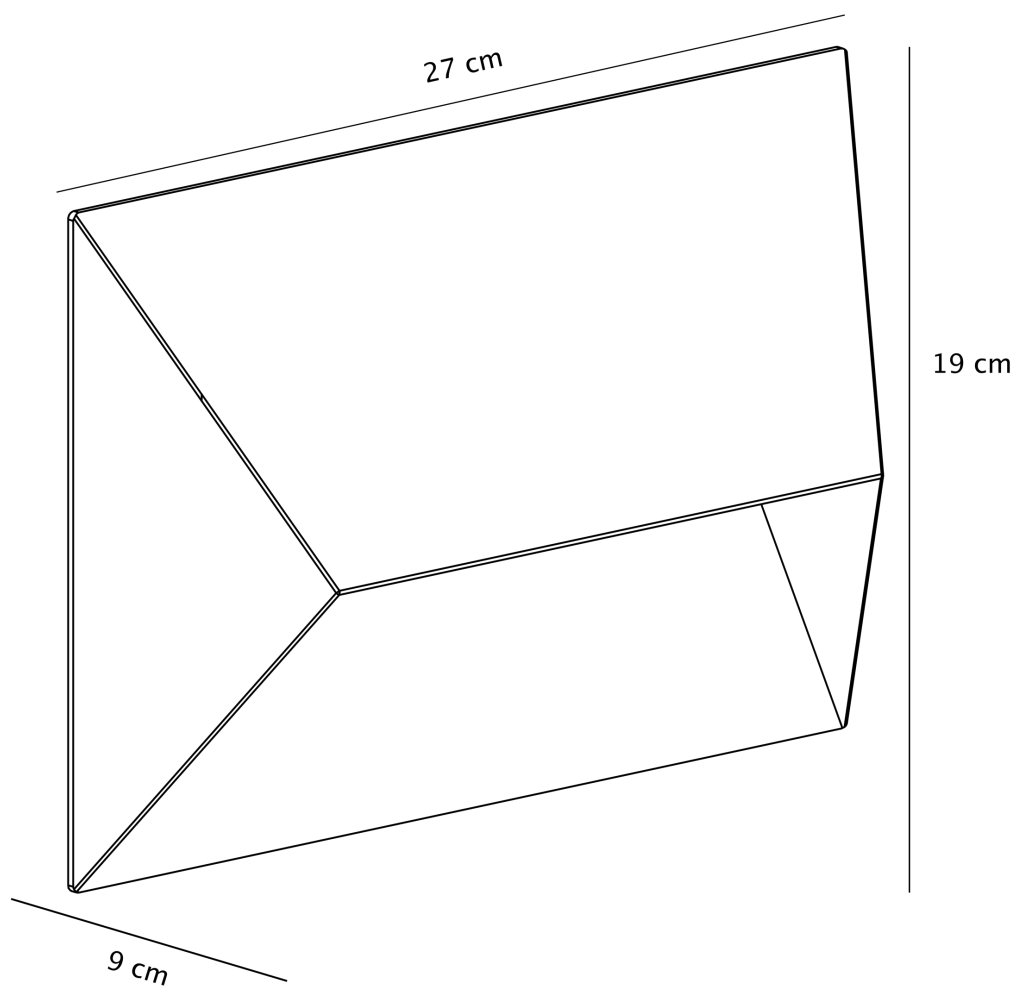

Nordlux - Pontio 27 - 2218191008 - Sand 2 Light IP54 Outdoor Wall Washer Light

CONTACT