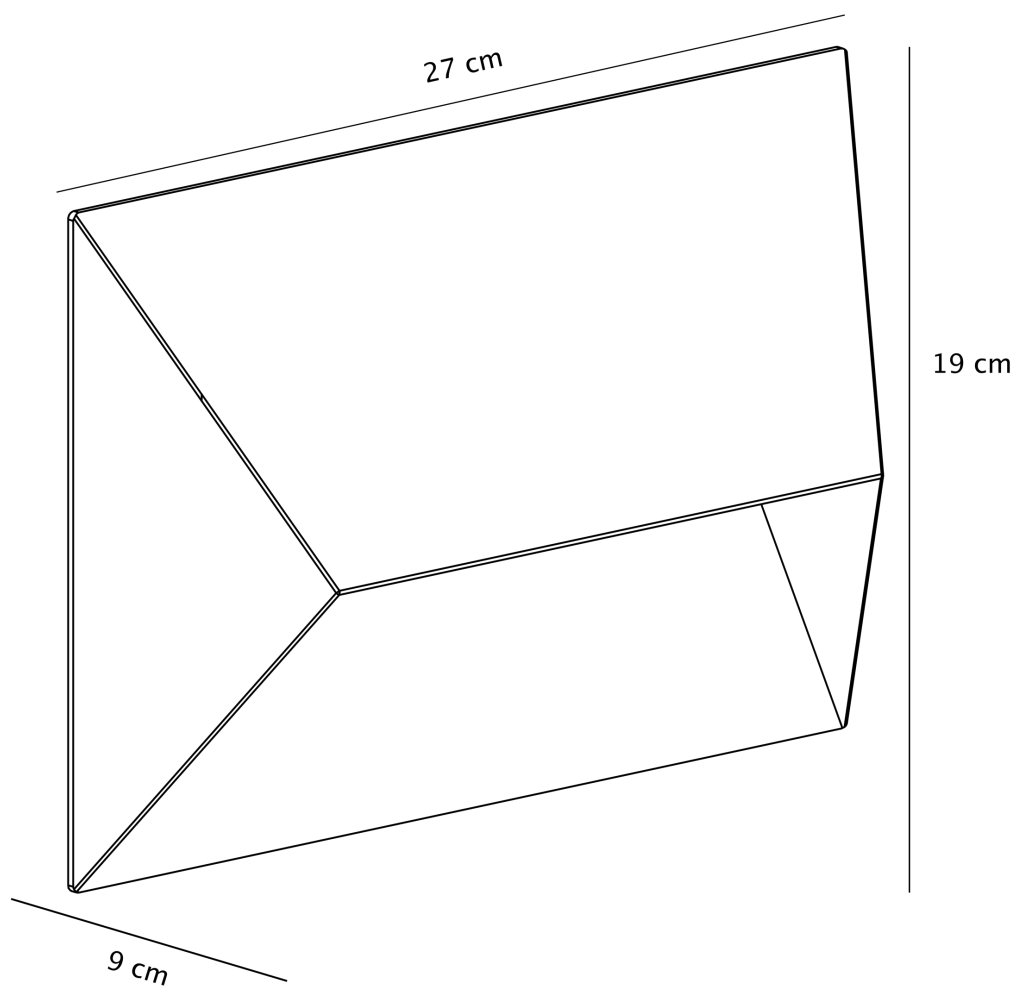

Nordlux - Pontio 27 - 2218191003 - Black 2 Light IP54 Outdoor Wall Washer Light

CONTACT