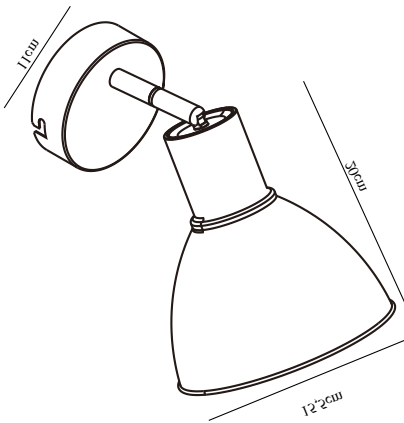

POP | WALL LIGHT | BEIGE

45841009

nordlux®

Voltage (V): 220-240 Volt
IP degree: IP20
Maximum bulb wattage (W): 18W
Class (Class 1, Class 2, Class 3):
Class 2 (Double isolated)
Bulb base: E27
Switch placement: On the cable
Parallel connection: False

Primary material: Metal
Color of the cable: White
Length of the cable (cm): 150
Surface material of the cable:
Plastic
Is the cable replaceable: True
Color: Beige

Height (cm): 20
Width (cm): 19
Shade Diameter (cm): 15.5
Length (cm): 19
Tilt Angle (°): 90
Turning Angle (°): 320

EAN: 5704924011528
TUN: 2276922
Item Number: 45841009
Pcs Per Master Carton: 3

Sales Box Height (cm): 19.3
Sales Box Width(cm): 21
Sales Box Depth (cm): 16
Sales Box Volume m³ : 0.0065
Product net weight (kg): 0.54

- Contemporary and simple style
- Adjustable lamp head for a directional light

Pop is a stylish, streamlined lighting design in a soft, matte finish. The brass detail on top adds an elegant touch to the classic shade. The wall lamp has an adjustable lamp head for a directional light and will hang beautifully beside your bed, sofa or above the kitchen counter.