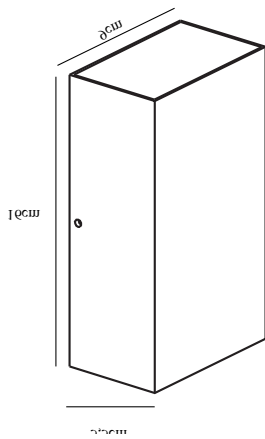

ROLD FLAT | WALL LIGHT | SANDED

84151008

nordlux®

Voltage (V): 220-240 Volt
IP degree: IP54
Class (Class 1, Class 2, Class 3):
Class 1 (Earth contact)
Bulb base: LED Module
Parallel connection: True

Primary material: Metal
Secondary material: Glass
Color of the Glass: Clear
Suitable for Seaside: No
Color: Sanded

Height (cm): 16
Width (cm): 9
Length (cm): 9
Projection (cm): 5.5

EAN: 5704924012419
TUN: 2277000
Item Number: 84151008

Pcs Per Master Carton: 3
Sales Box Height (cm): 17
Sales Box Width (cm): 9.5
Sales Box Depth (cm): 6.5
Sales Box Volume m³ : 0.001
Product net weight (kg): 0.6

Brightness of light (Lumen): 350
Color Temperature (K): 3000
Ra-value : 80
Lifetime (h): 30000
Beam Angle (°) : 125
Energy Class: E
Actual Watt (W): 10.5

- Both up- and downlight
- Built-in parallel connection
- 5 year LED guarantee

Rold is a minimalist and stylish wall light that lights both up and down - perfect for illuminating your entrance or house facade. The cubist shape provides a streamlined look that is beautifully balanced by the soft, sandy colour.