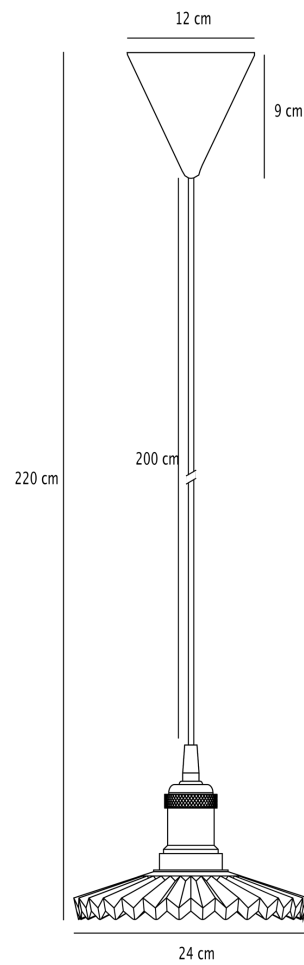

Nordlux - Torina 25 - 2213183000 - White Clear Ribbed Glass Ceiling Pendant Light

CONTACT