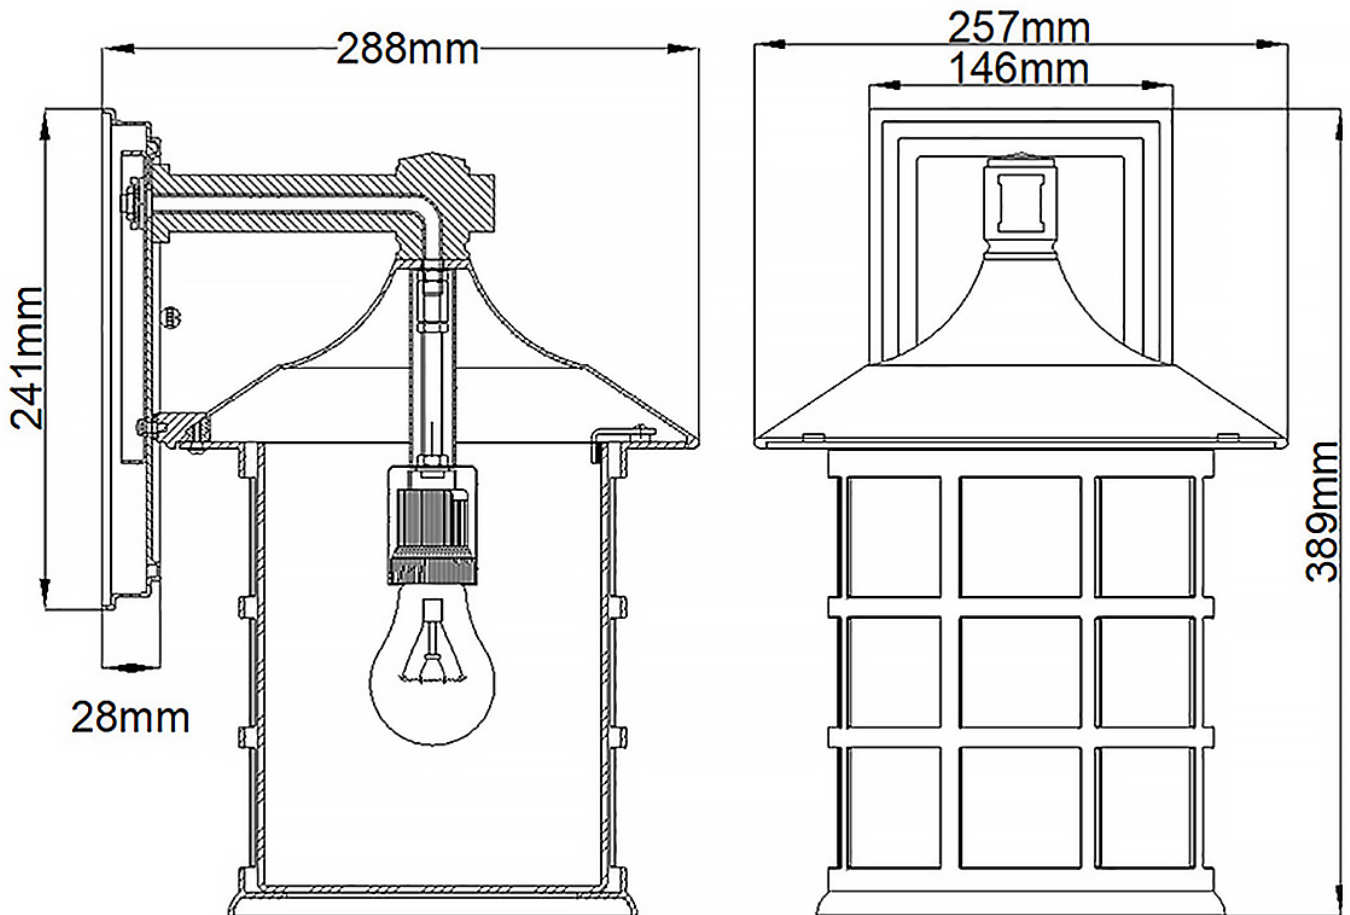

Hinkley Lighting - Freeport - HK-FREEPORT2-L-TWH - White Clear Seeded Glass IP44 Outdoor Wall Light

CONTACT