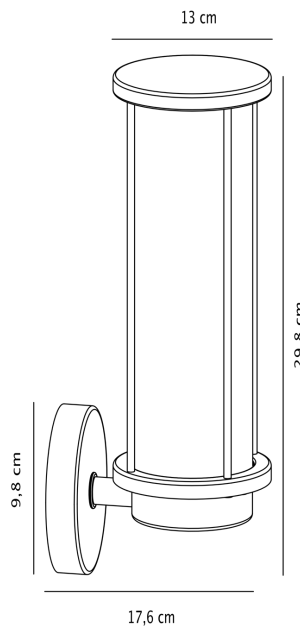

Nordlux - Linton - 2218281035 - Brass Clear Ribbed Glass IP54 Outdoor Wall Light