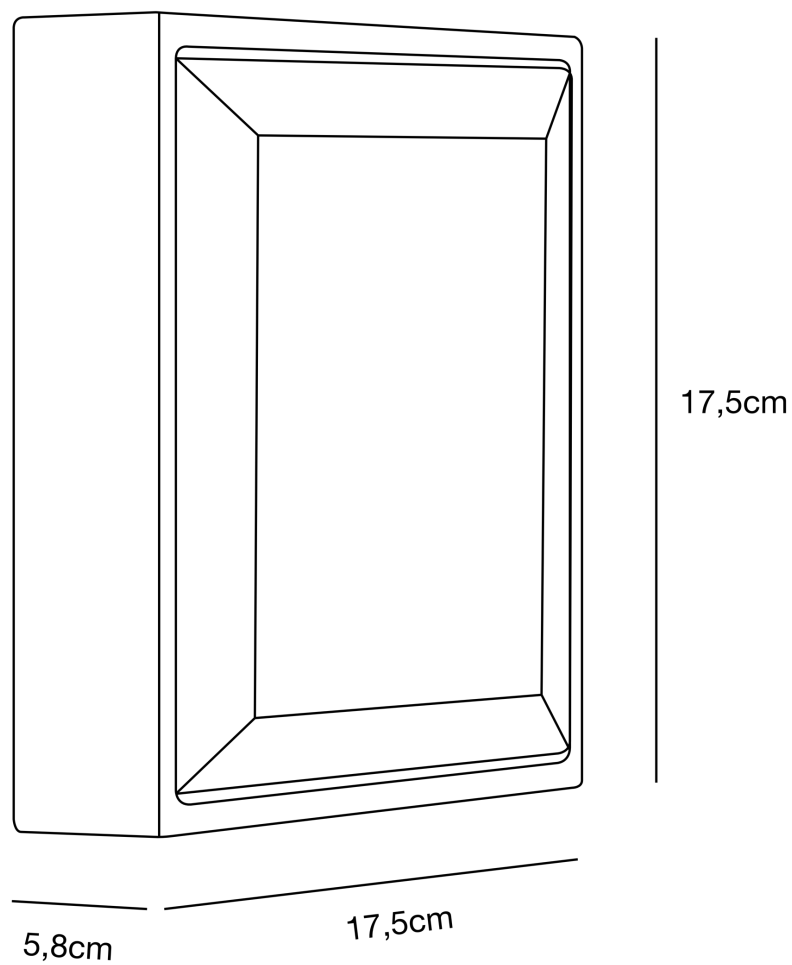

Nordlux - Oliver - 2218251003 - LED Black Opal IP54 Outdoor Bulkhead Light

CONTACT