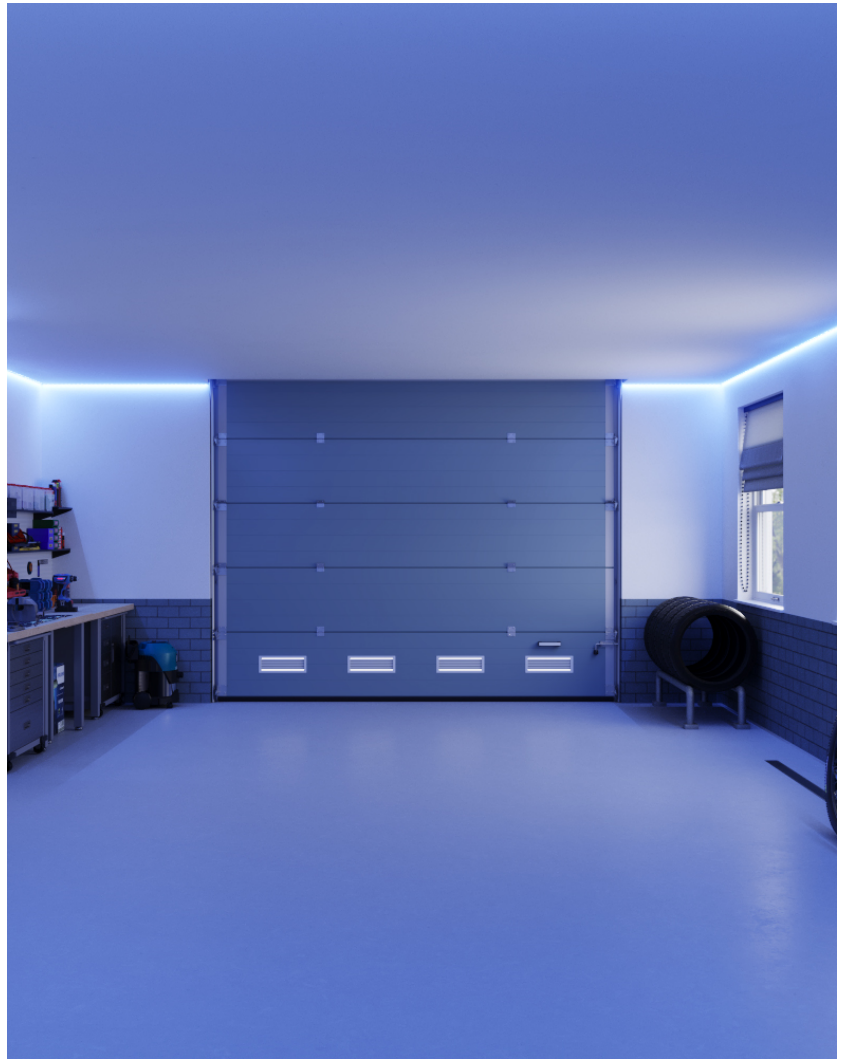

# SMART LED STRIP | COLOUR | 2X5 METERS | EFFECT LIGHT

2210449901

nordlux®

Voltage (V): 220-240 Volt  
IP degree: IP65  
Class (Class 1, Class 2, Class 3):  
Class 3 (12V)  
Bulb base: LED Module  
Parallel connection: True

Primary material: Plastic  
Color of the cable: White  
Length of the cable (cm): 120  
Surface material of the cable:  
Plastic  
Is the cable replaceable: False

Height (cm): 0.3  
Length (cm): 1000  
EAN: 5704924012839  
TUN: 2277039  
Item Number: 2210449901  
Pcs Per Master Carton: 6

Sales Box Height (cm): 20  
Sales Box Width(cm): 6.1  
Sales Box Depth (cm): 20  
Sales Box Volume m<sup>3</sup> : 0.0024  
Product net weight (kg): 0.55

Brightness of light (Lumen): 630  
Color Temperature (K): 3000  
Ra-value : 80  
Lifetime (h): 35000  
Energy Class: G

- Adjust brightness and the colour of the light with the Smart app or remote control
- Can be used in places where there is little space
- Easy installation with adhesive tape

With Nordlux's Smart LED strips, you can create your own lighting style anywhere you want – even in narrow places with very little space. Control the light via the Nordlux Smart app and create cosy coloured lighting. The strips are easily concealed beneath kitchen cabinets, along the staircase, behind a TV screen or anywhere you can imagine. Easy installation with the adhesive strip.