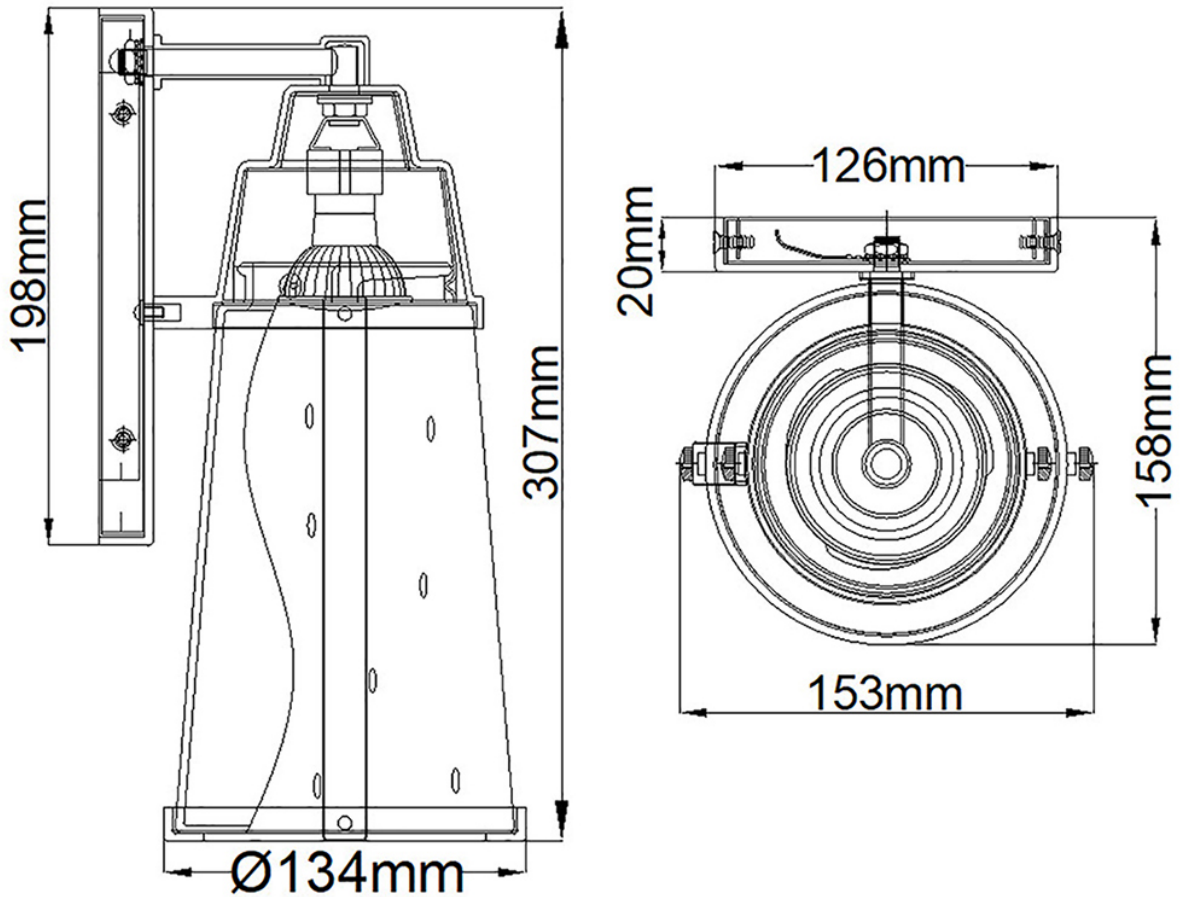

Hinkley Lighting - Miles - HK-MILES-SI - Satin Nickel Clear Seeded Glass IP44 Outdoor Wall Light

CONTACT