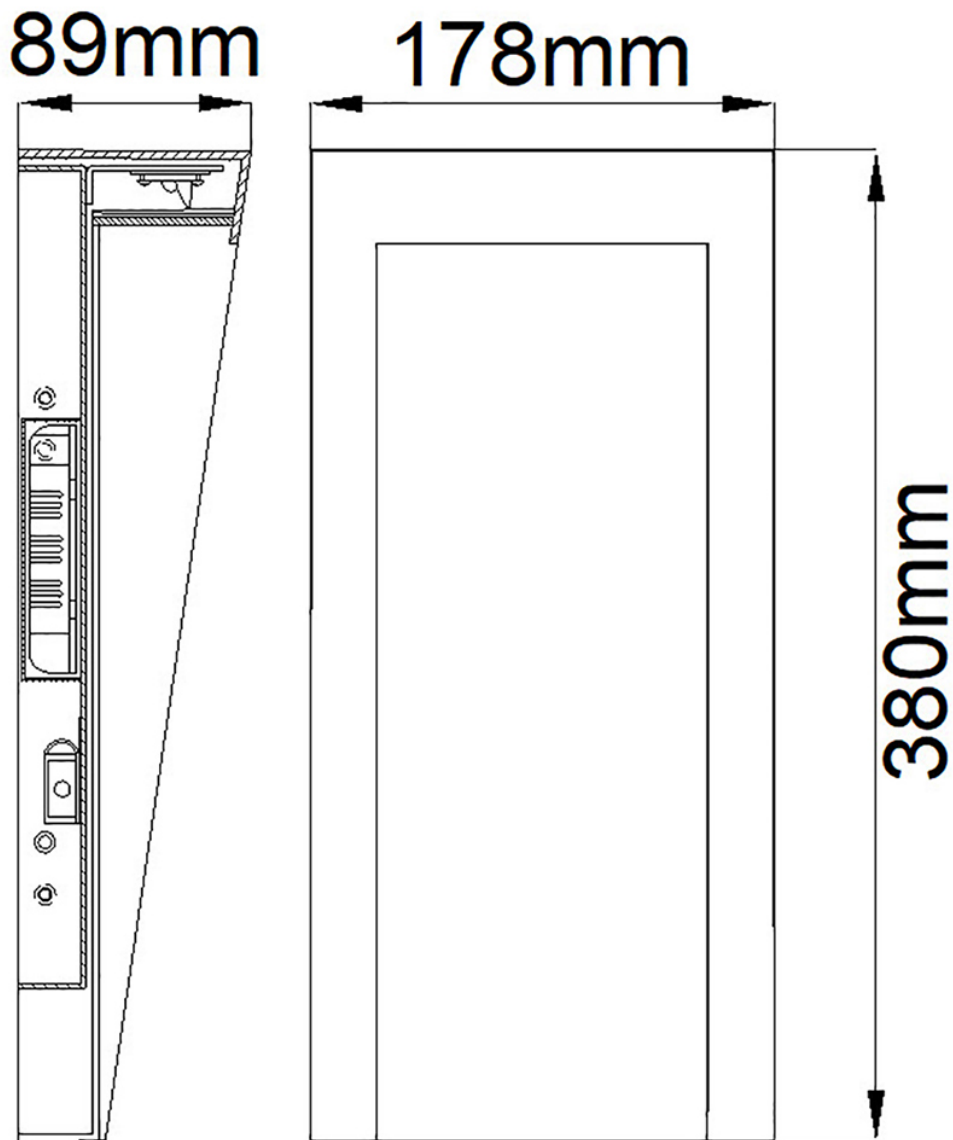

Hinkley Lighting - Taper - HK-TAPER-M-TBK - LED Black IP44 Outdoor Wall Washer Light

CONTACT