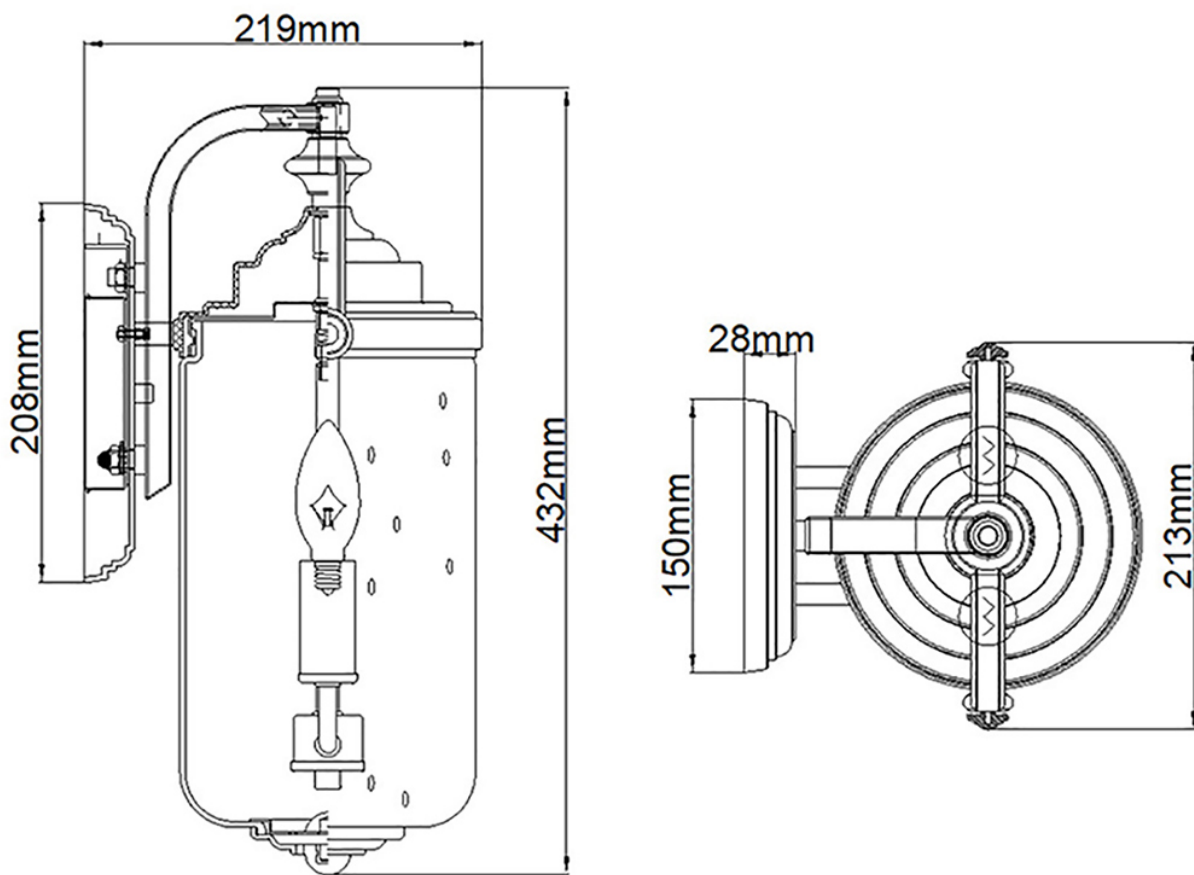

Hinkley Lighting - Willoughby - HK-WILLOUGHBY-M-OZ - Oil Rubbed Bronze Clear Seeded Glass 2 Light IP44 Outdoor Wall

CONTACT