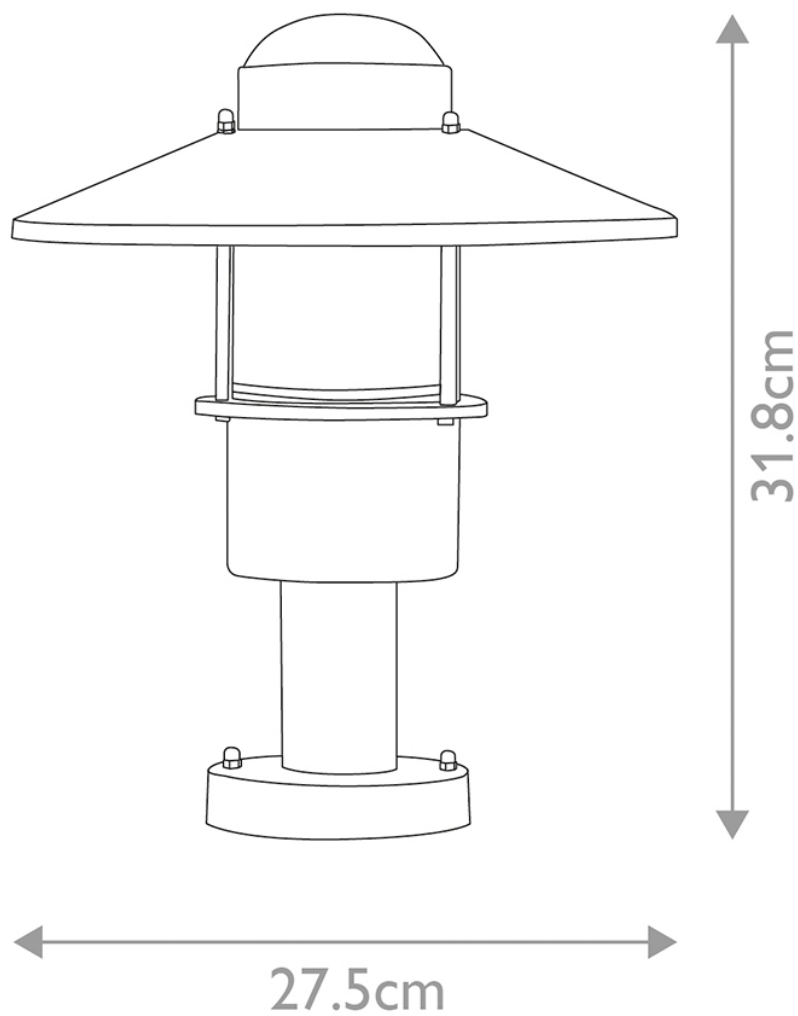

Elstead Lighting - Klampenborg - KLAMPENBORG-PED-PIR-BK - Black Clear Glass IP44 Outdoor Post Light

CONTACT