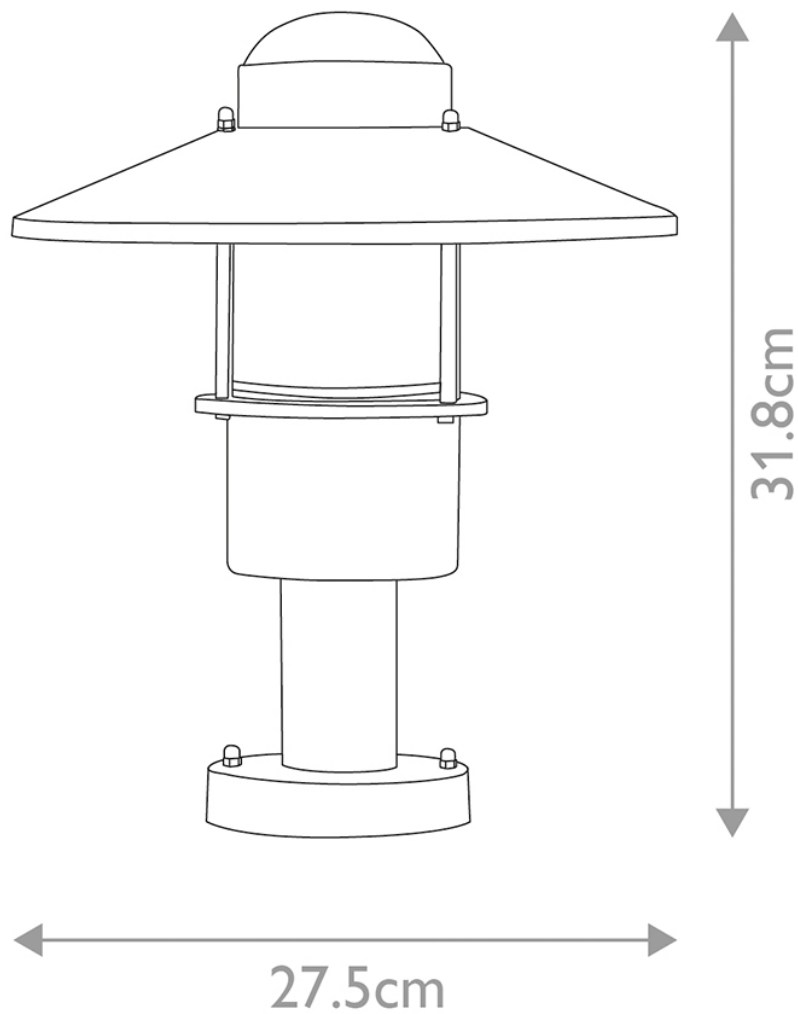

Elstead Lighting - Klampenborg - KLAMPENBORG-PED-PIR-SIL - Silver Clear Glass IP44 Outdoor Post Light

CONTACT