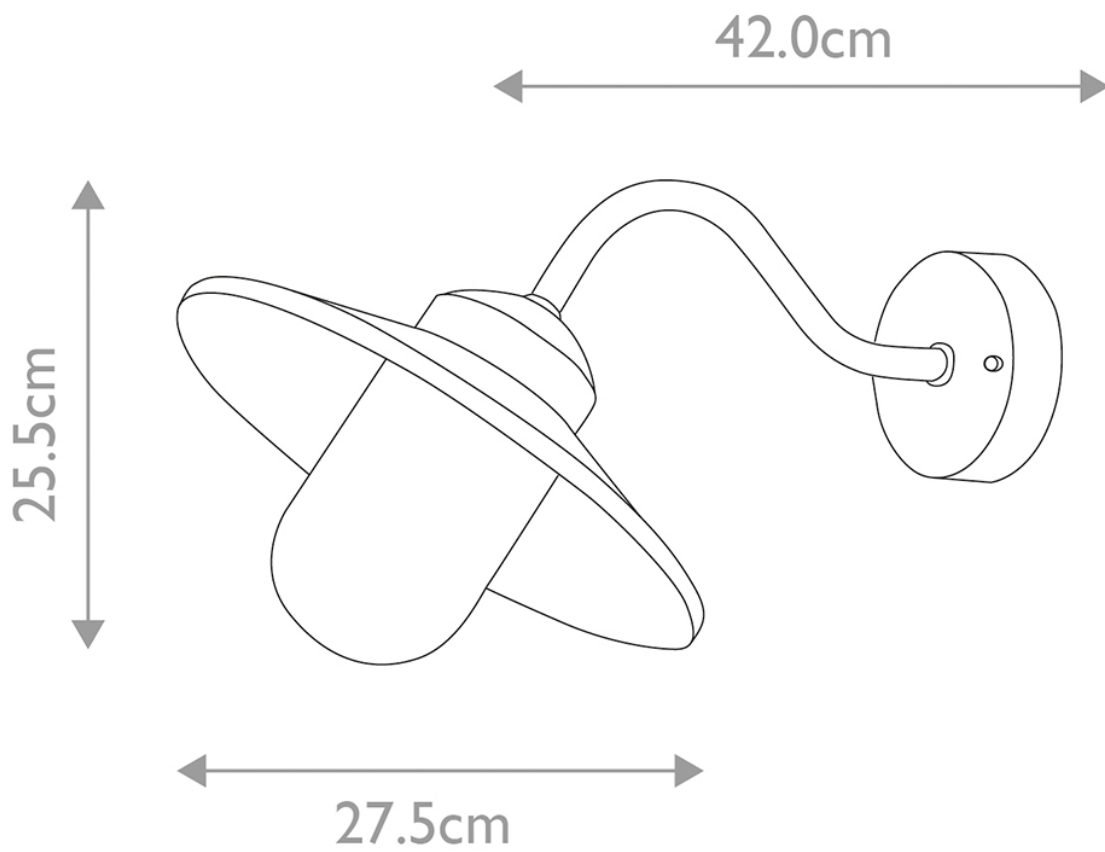

Elstead Lighting - Klampenborg - KLAMPENBORG-PIR-BK - Black Clear Glass IP44 Outdoor Sensor Wall Light

**CONTACT**