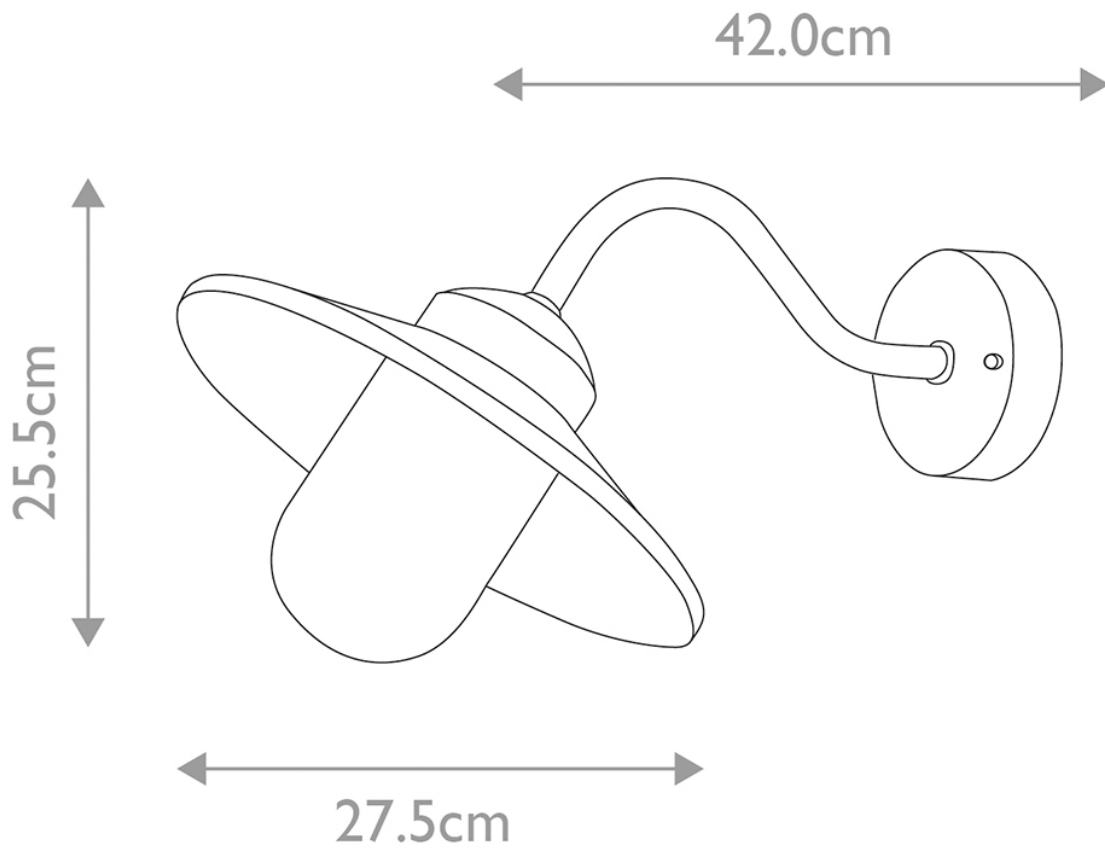

Elstead Lighting - Klampenborg - KLAMPENBORG-PIR-WHT - Silver Clear Glass IP44 Outdoor Sensor Wall Light

CONTACT