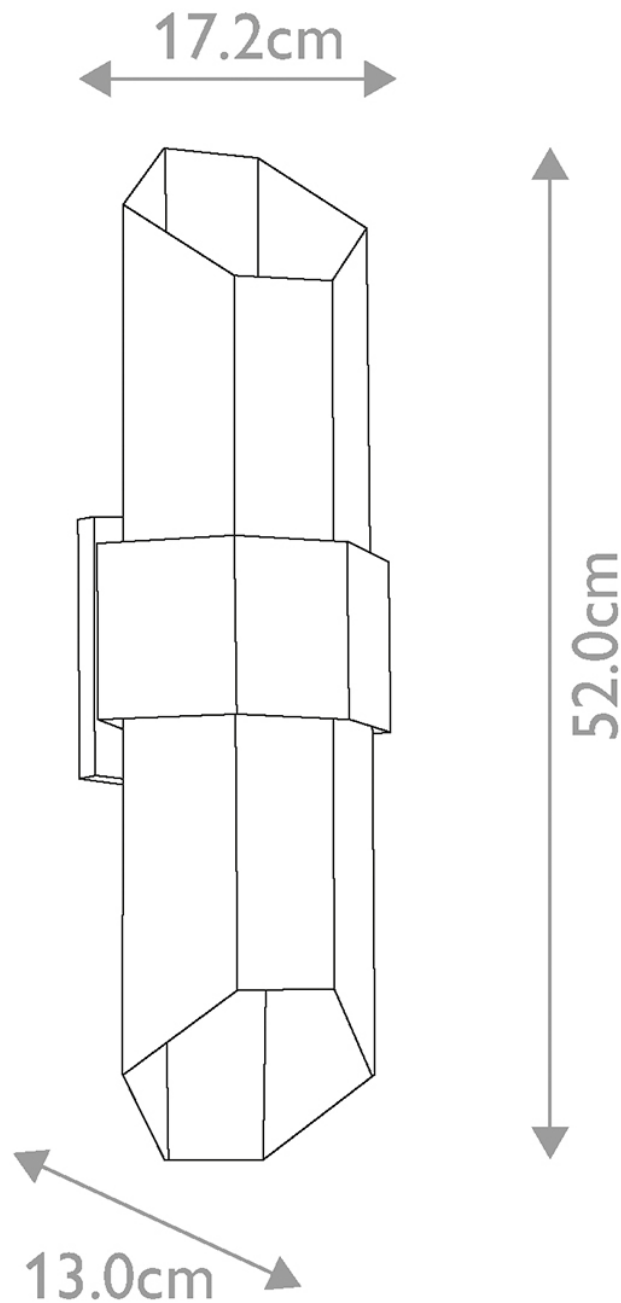

Quoizel Lighting - Chasm - QZ-CHASM-L-BKW - LED Black Wood Effect 2 Light IP44 Outdoor Wall Light

CONTACT