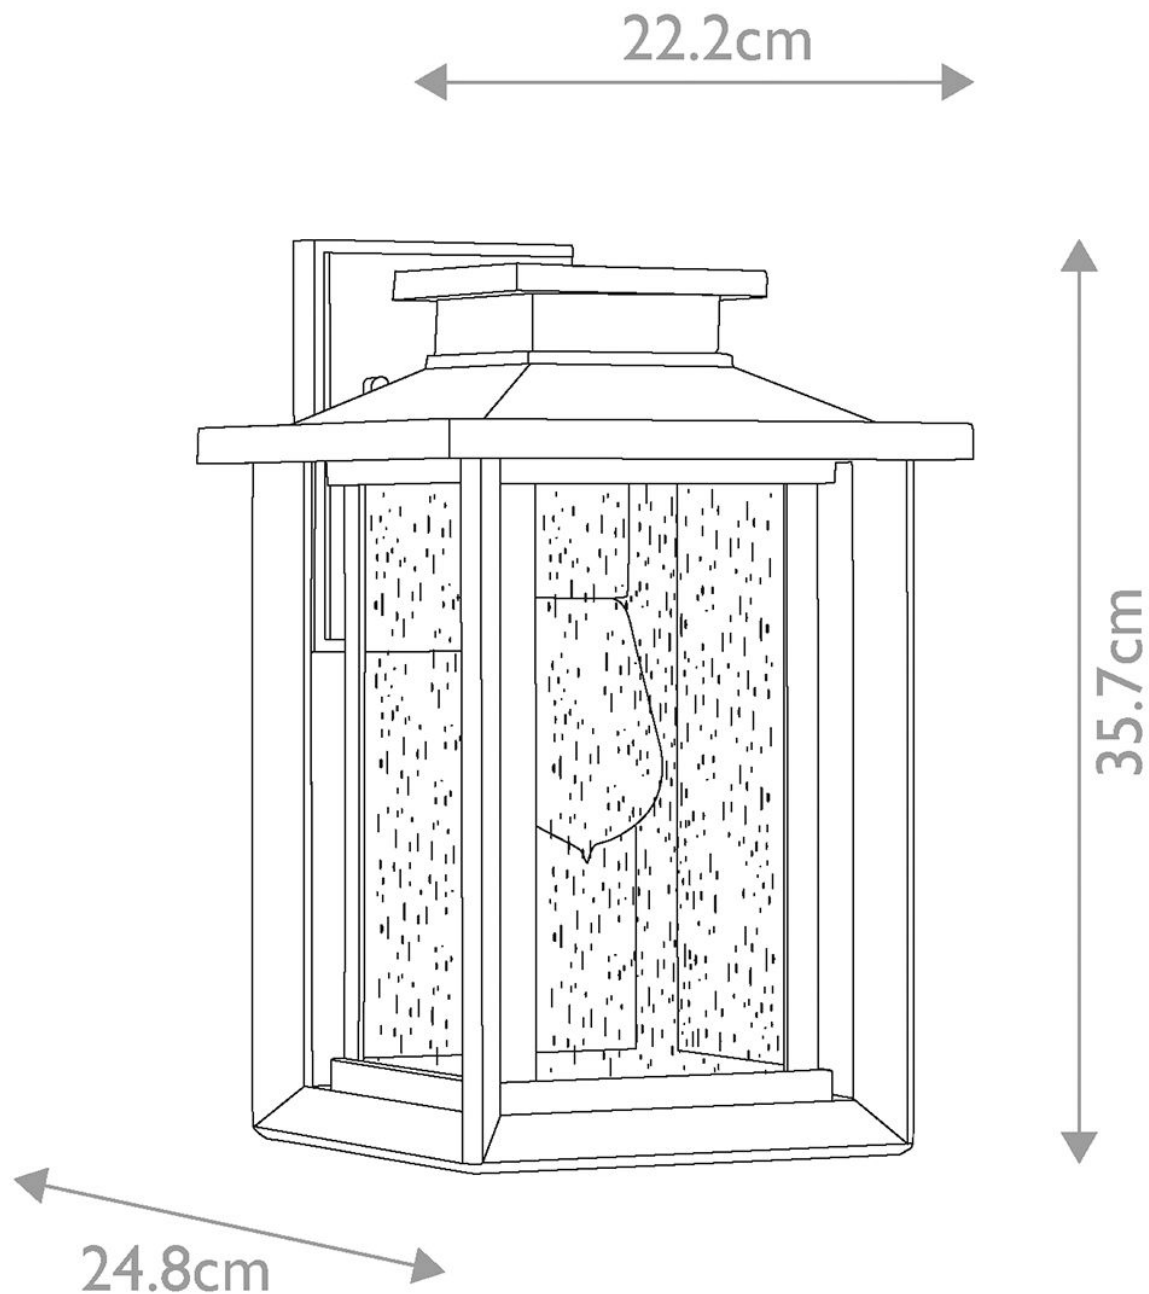

Quoizel Lighting - Wakefield - QZ-WAKEFIELD-M-TBK - Black Clear Seeded Glass IP44 Outdoor Wall Light

CONTACT