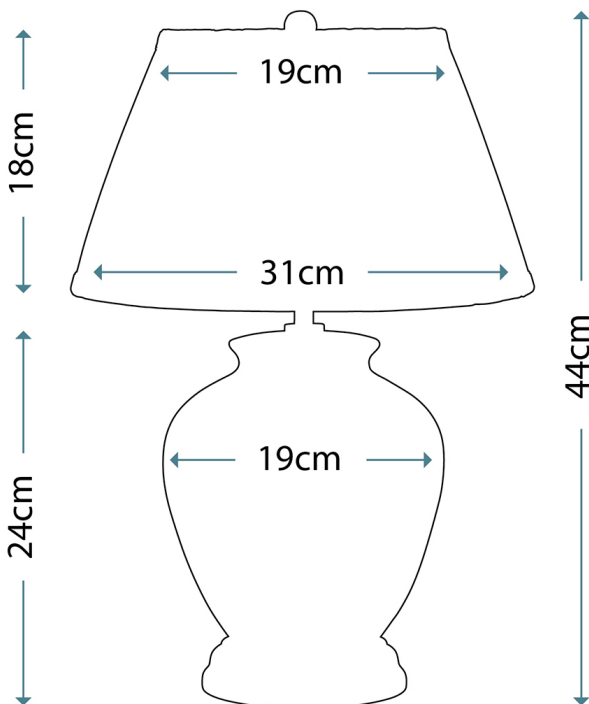

SPECIFICATION

- Ingress protection: IP20
- Class: Class I - Single Insulated, Earthed
- Voltage: 240V