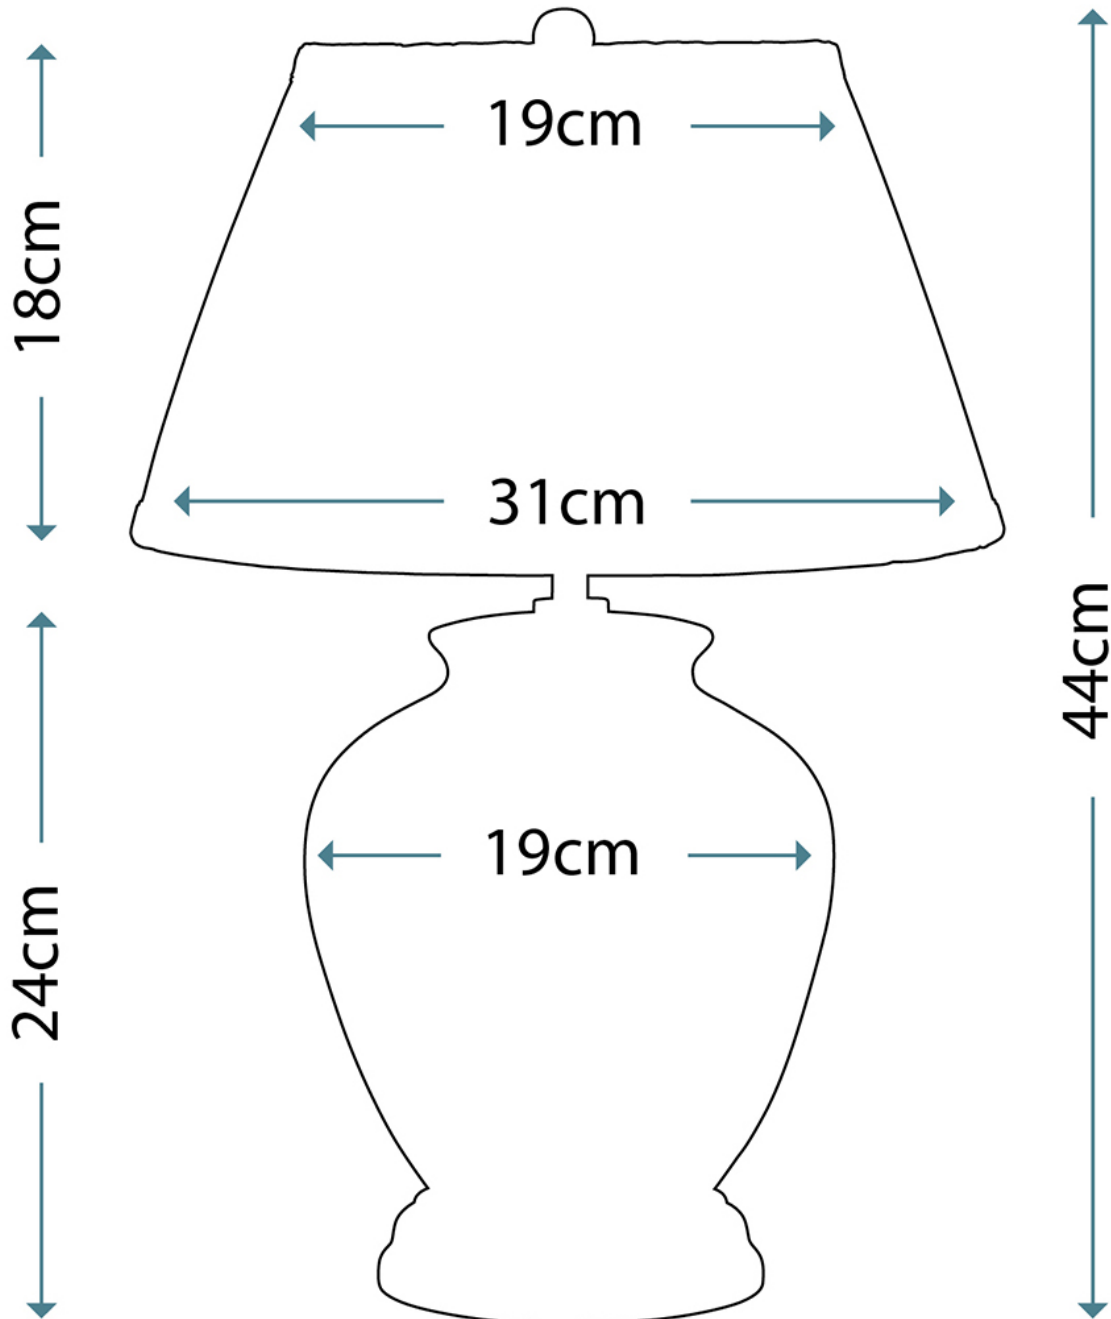

Elstead Lighting - Yellow Flowers - YELLOWFLOWERS-TL - Yellow Purple Aged Brass Ivory Ceramic Table Lamp With Shade

CONTACT