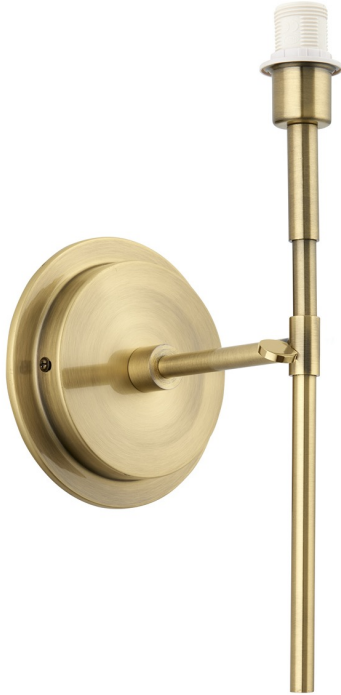

Endon Lighting - Rennes - 97872 - Antique Brass Wall Light

REFERENCE

- SKU: FCL-19336
- Supplier SKU: 97872
- Barcode: 5016087157709

DESCRIPTION

A contemporary take on a classic style, on trend antique brass in elegant lines finish this timeless wall light.

CATEGORY

- Brand: Endon Lighting
- Family: Rennes
- Category: Indoor Lighting / Wall / Decorative

APPEARANCE

- Base: Antique Brass Plate

DIMENSION

- Height: 350mm
- Width: 150mm
- Depth: 170mm
- Weight: .51kg

LIGHT SOURCE

- Lamp included: No
- Lamp detail: 6W Max LED E14 SES (required)
- Dimmable
- Energy class: Not applicable
- Switch: No

SPECIFICATION

- Ingress protection: IP20
- Class: Class I - Single Insulated, Earthed
- Voltage: 240V