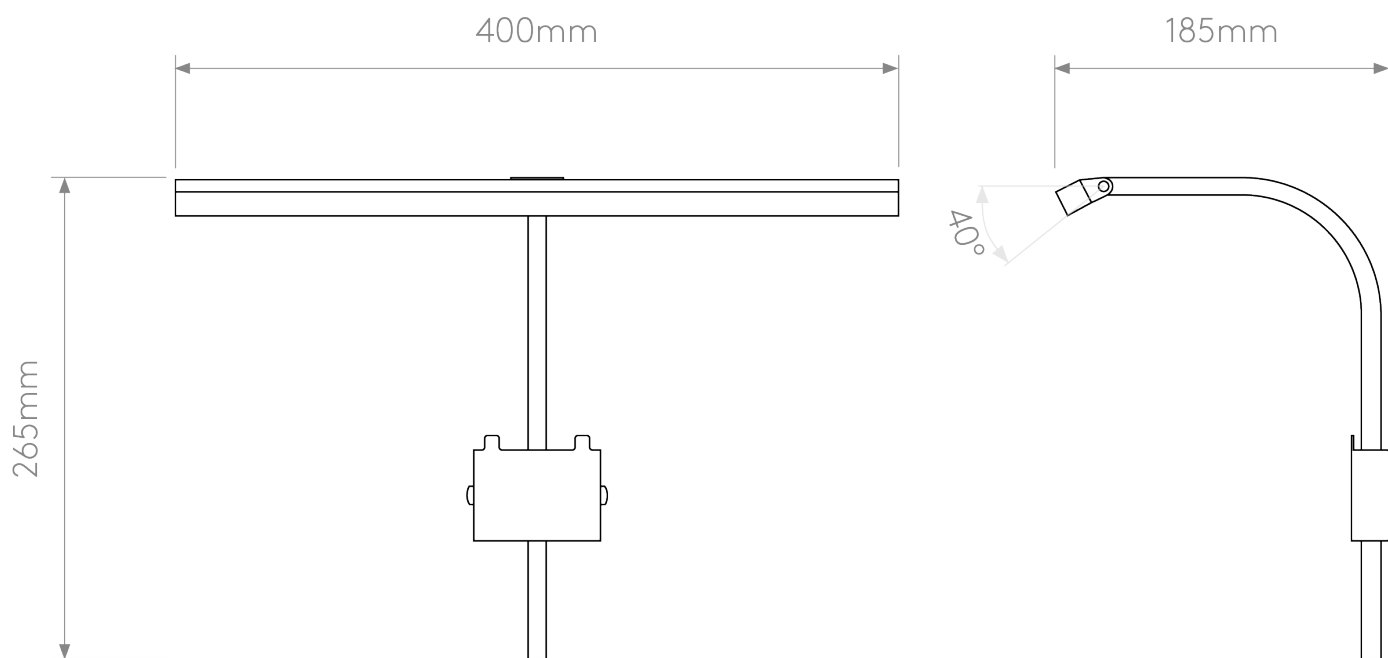

Astro Lighting - Mondrian - 1374032 - LED Bronze Picture Wall Light

**CONTACT**