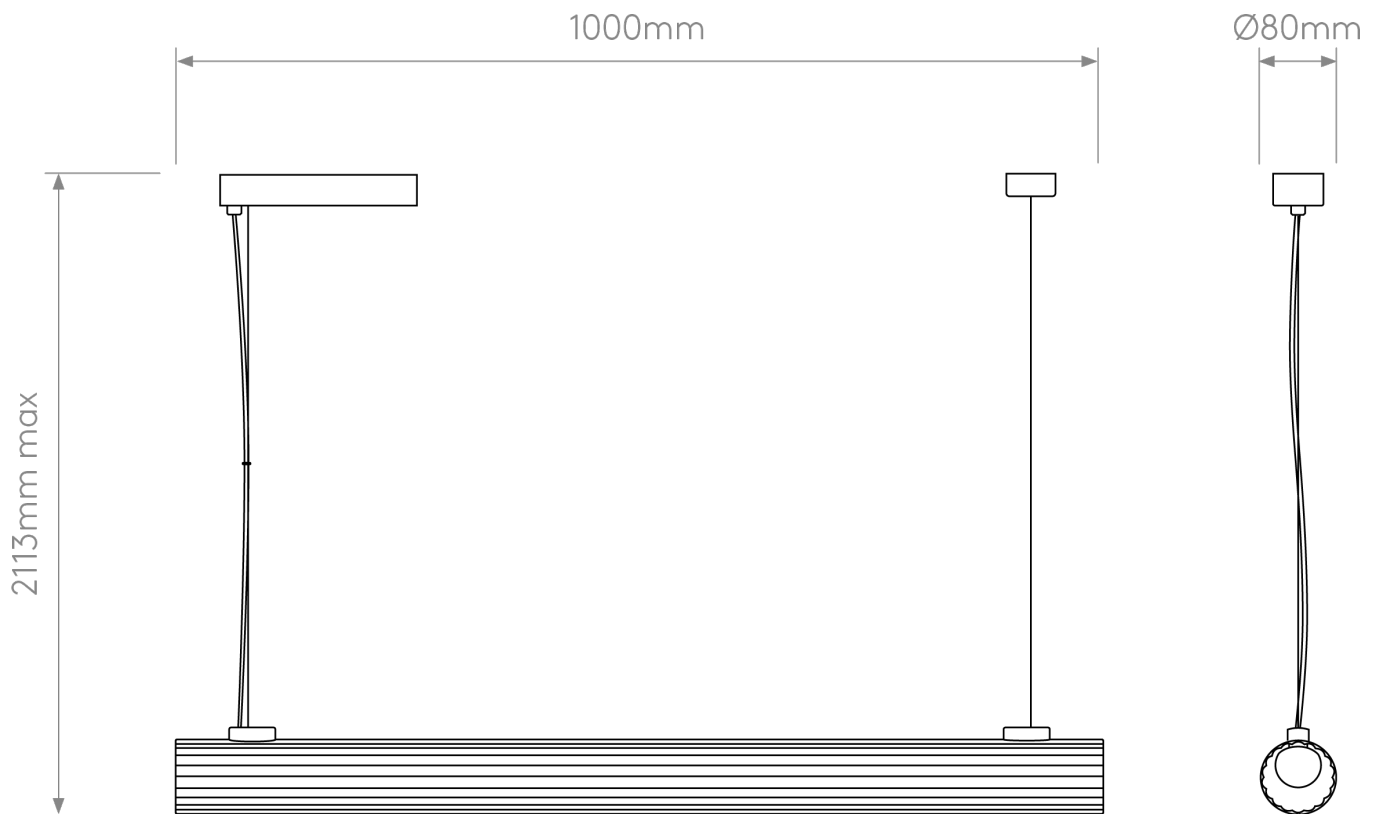

Astro Lighting - lo - 1409061 - LED Chrome Bar Ceiling Pendant Light

CONTACT