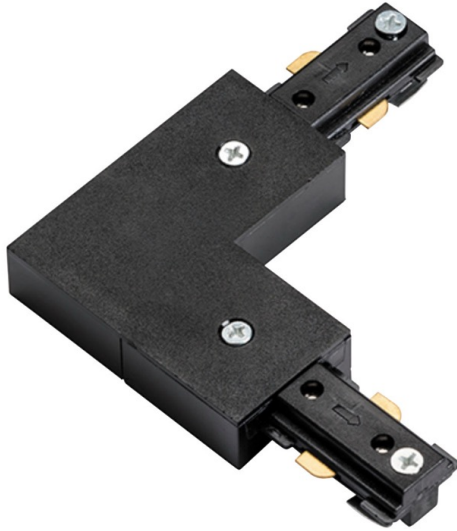

Saxby Lighting - 71891 - Black Track L Connector Component

**REFERENCE**

- SKU: FCL-19689
- Supplier SKU: 71891
- Barcode: 5017588718918

DESCRIPTION

Ideal for display purposes where great flexibility is required. The perfect fitting for retail, commercial & domestic applications.

CATEGORY

- Brand: Saxby Lighting
- Family: Track
- Category: Bulbs & Accessories / Saxby / Track

APPEARANCE

- Base: Black PC

DIMENSION

- Height: 17mm
- Width: 107mm
- Length: 107mm
- Weight: .11kg

LIGHT SOURCE

- Energy class: Not applicable
- Switch: n/a

SPECIFICATION

- Ingress protection: IP20
- Class: Class I - Single Insulated, Earthed
- Voltage: 240V

CONTACT