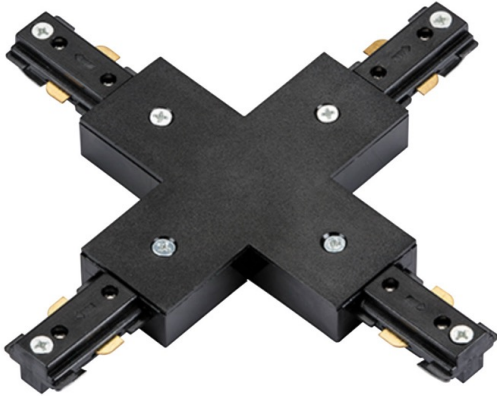

Saxby Lighting - 71895 - Black Track X Connector Component

REFERENCE

- SKU: FCL-19693
- Supplier SKU: 71895
- Barcode: 5017588718956

DESCRIPTION

Ideal for display purposes where great flexibility is required. The perfect fitting for retail, commercial & domestic applications.

CATEGORY

- Brand: Saxby Lighting
- Family: Track
- Category: Bulbs & Accessories / Saxby / Track

APPEARANCE

- Base: Black PC

DIMENSION

- Height: 17mm
- Width: 182mm
- Length: 182mm
- Weight: .22kg

LIGHT SOURCE

- Energy class: Not applicable
- Switch: n/a

SPECIFICATION

- Ingress protection: IP20
- Class: Class I - Single Insulated, Earthed
- Voltage: 240V

CONTACT