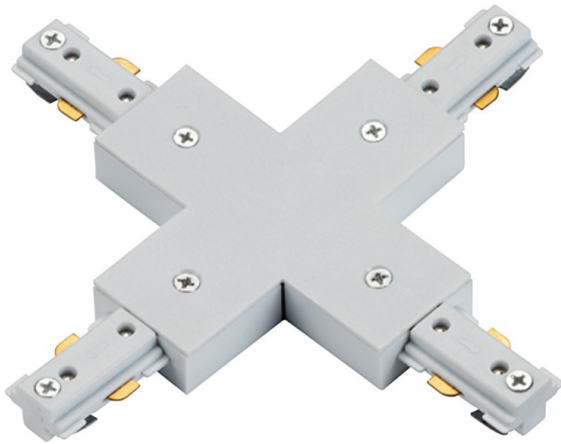

Saxby Lighting - 75537 - White Track X Connector Component

**REFERENCE**

- SKU: FCL-19741
- Supplier SKU: 75537
- Barcode: 5017588755371

DESCRIPTION

Ideal for display purposes where great flexibility is required. The perfect fitting for retail, commercial & domestic applications.

CATEGORY

- Brand: Saxby Lighting
- Family: Track
- Category: Bulbs & Accessories / Saxby / Track

APPEARANCE

- Base: White PC

DIMENSION

- Height: 17mm
- Width: 182mm
- Length: 182mm
- Weight: .22kg

LIGHT SOURCE

- Energy class: Not applicable
- Switch: n/a

SPECIFICATION

- Ingress protection: IP20
- Class: Class I - Single Insulated, Earthed
- Voltage: 240V

CONTACT