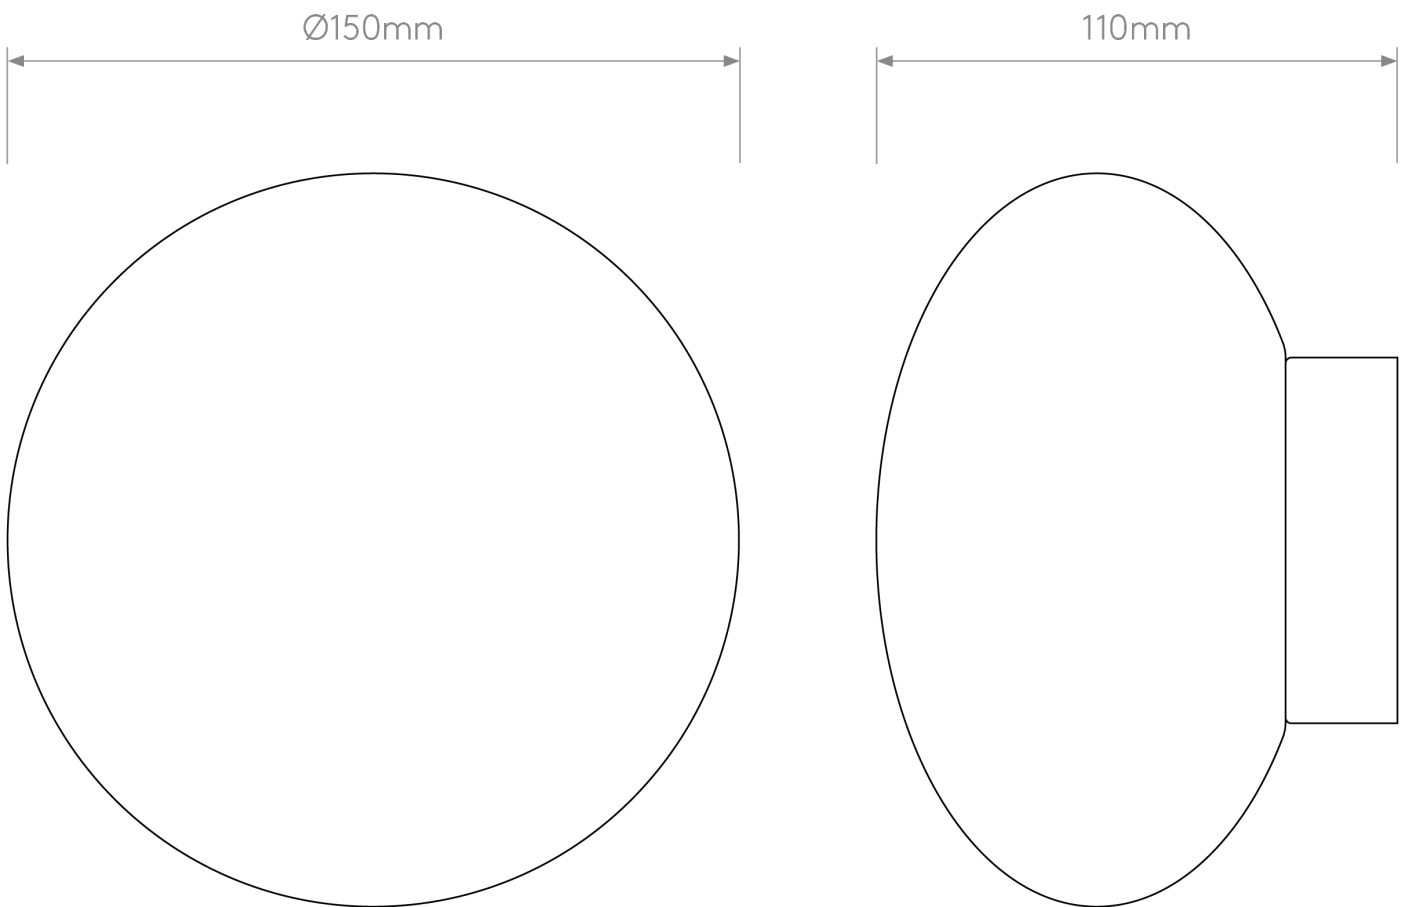

Astro Lighting - Zeppo - 1176047 - Black Opal Glass IP44 Bathroom Wall Light

CONTACT