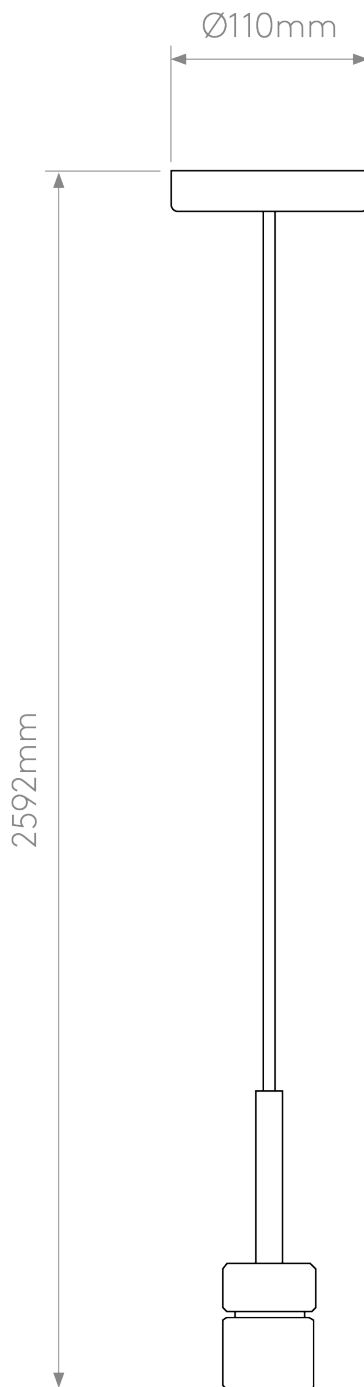

Astro Lighting - Pendant Kit - 1184021 - Bronze Ceiling Pendant Light

CONTACT