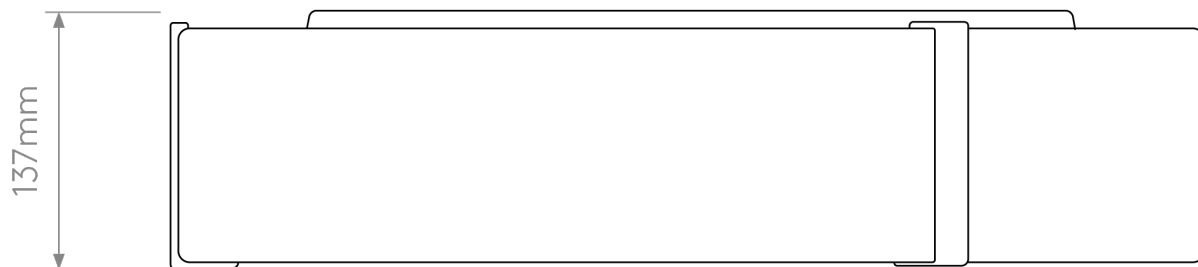

Astro Lighting - Salina - 1463002 - Black White 3 Light Flush Ceiling Light

CONTACT