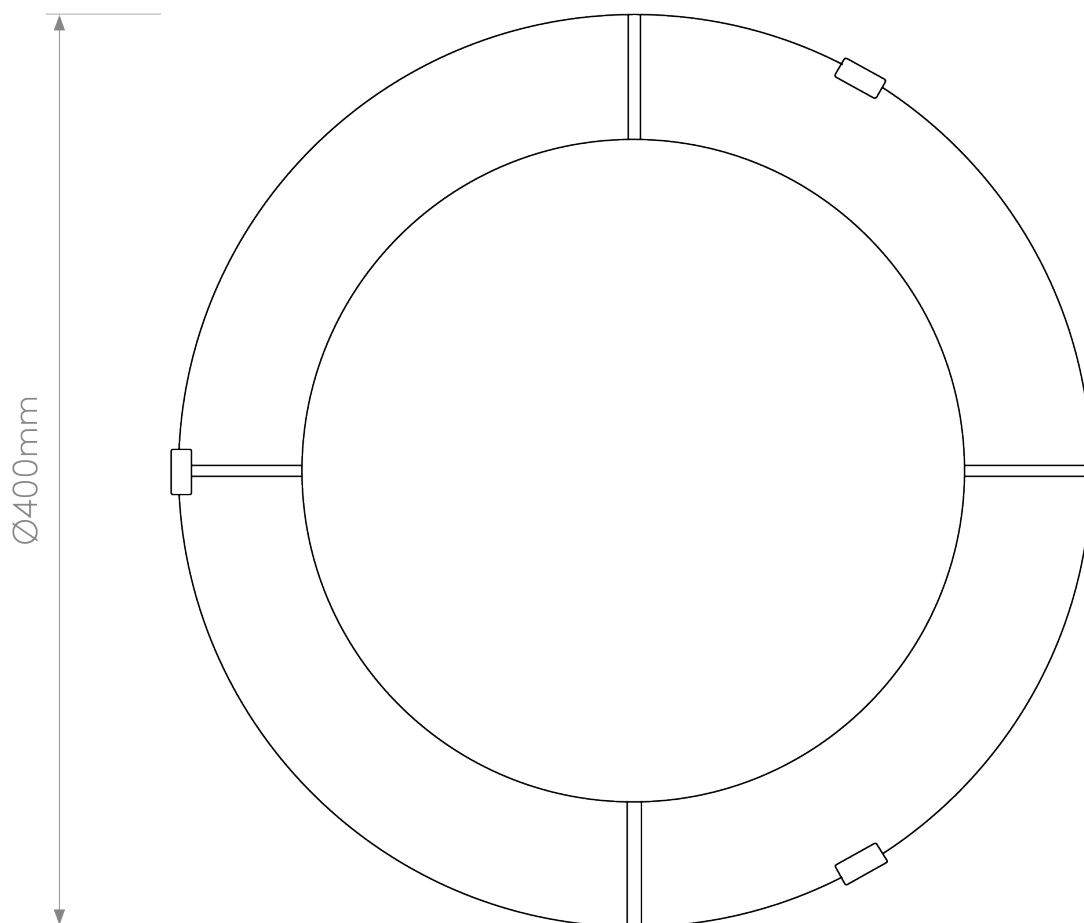

Astro Lighting - Salina - 1463003 - Black Putty 2 Light Flush Ceiling Light

CONTACT