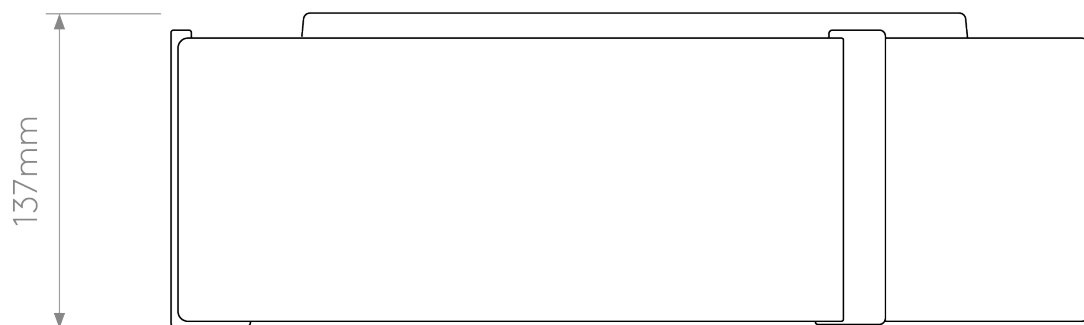

Astro Lighting - Salina - 1463003 - Black Putty 2 Light Flush Ceiling Light

CONTACT