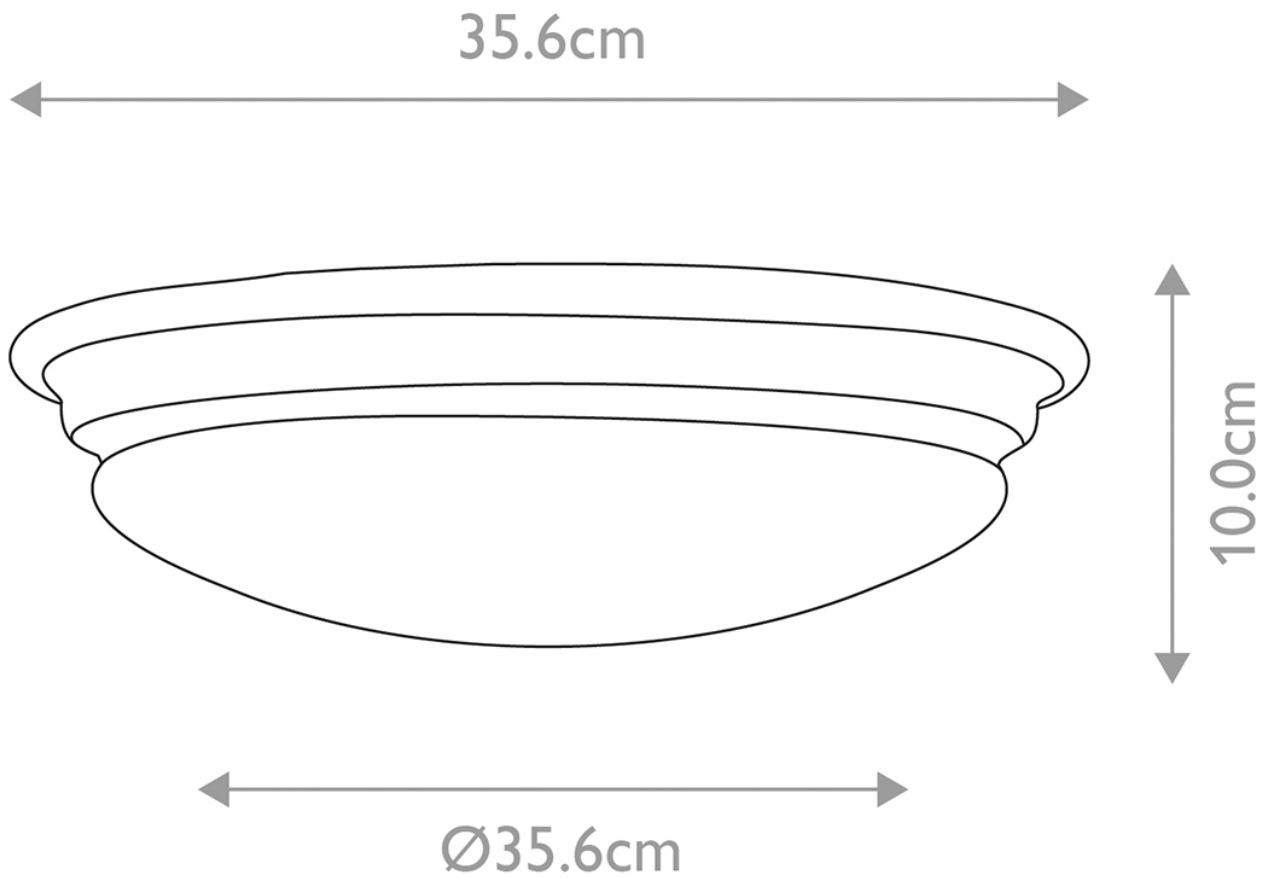

Elstead Lighting - Brompton - BATH-BROMPTON-F-PB - LED Brass Opal Glass IP44 Bathroom Ceiling Flush Light

CONTACT