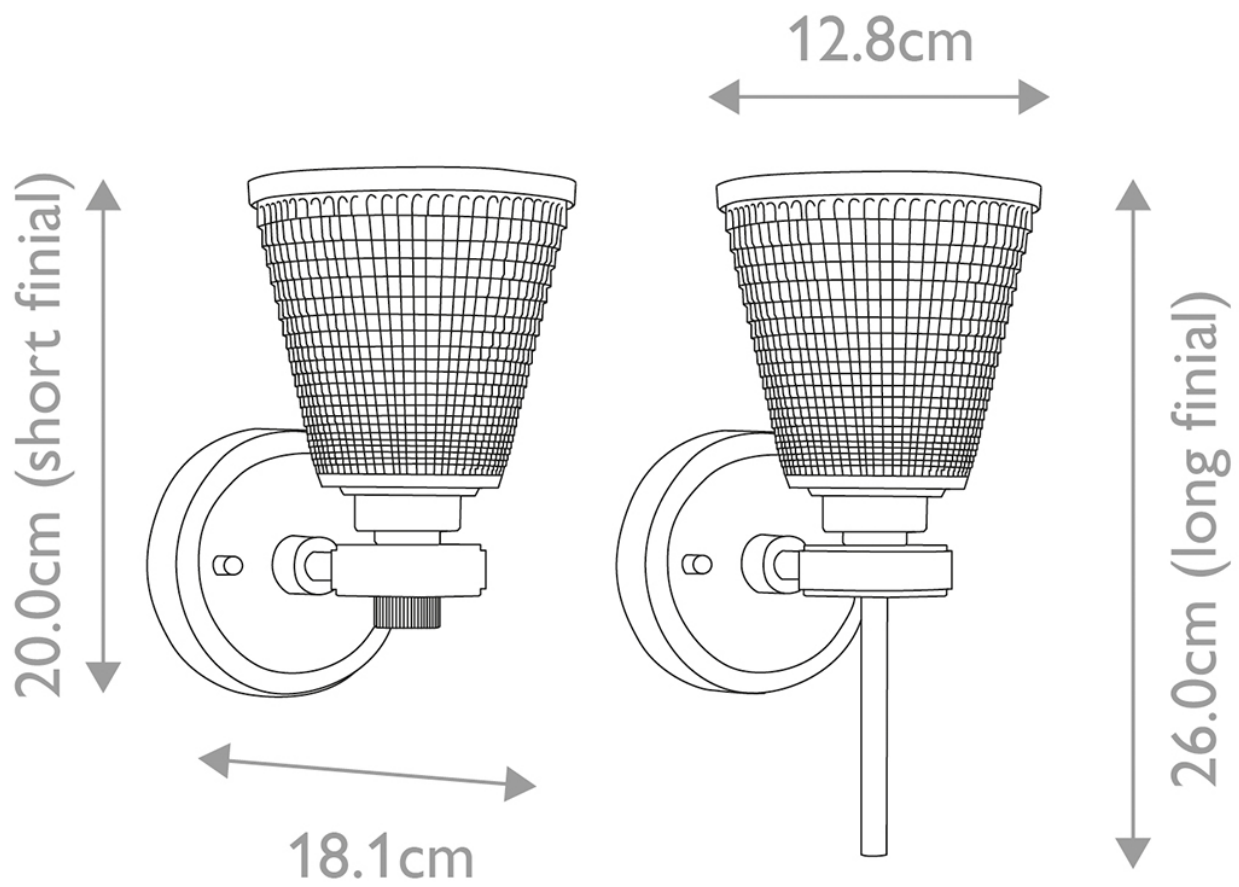

Elstead Lighting - Gunnislake - BATH-GUNNIS1-BB - LED Brushed Brass Clear Glass IP44 Bathroom Wall Light

CONTACT