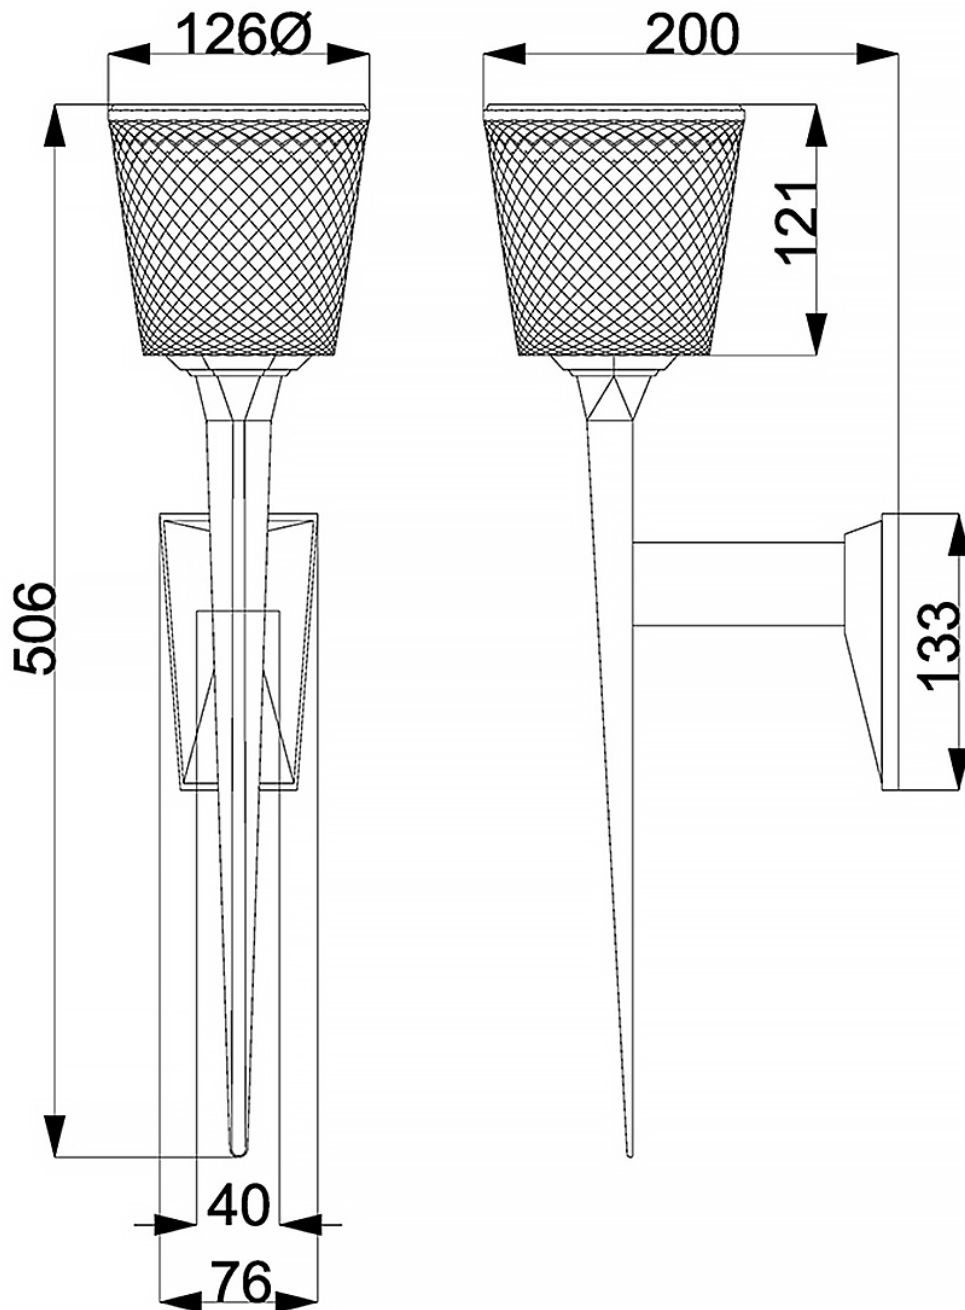

Elstead Lighting - Verity - BATH-VERITY-BB - LED Brushed Brass Clear Glass IP44 Bathroom Wall Light

CONTACT