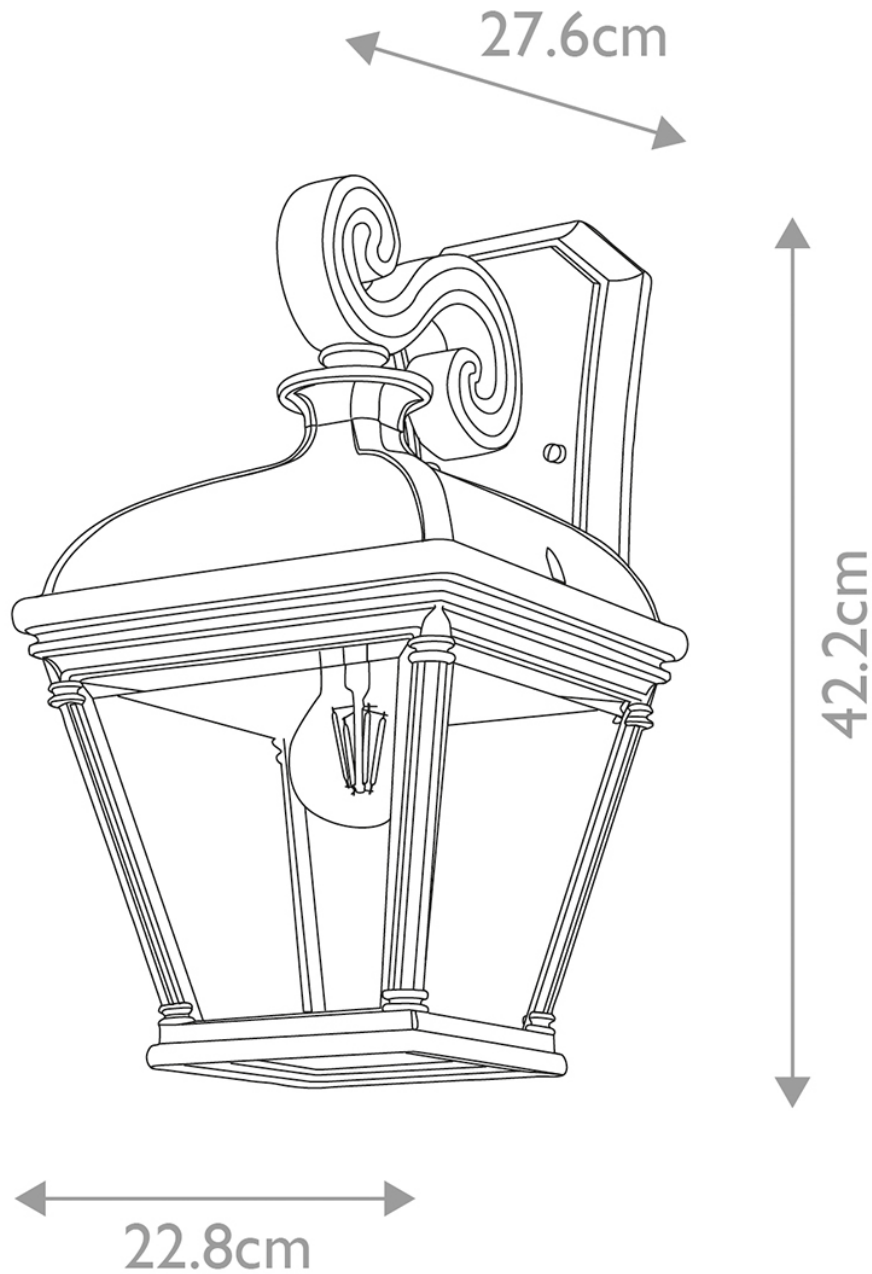

Elstead Lighting - Bayview - BAYVIEW-2L-BK - Black Clear Glass IP44 Outdoor Wall Light

CONTACT