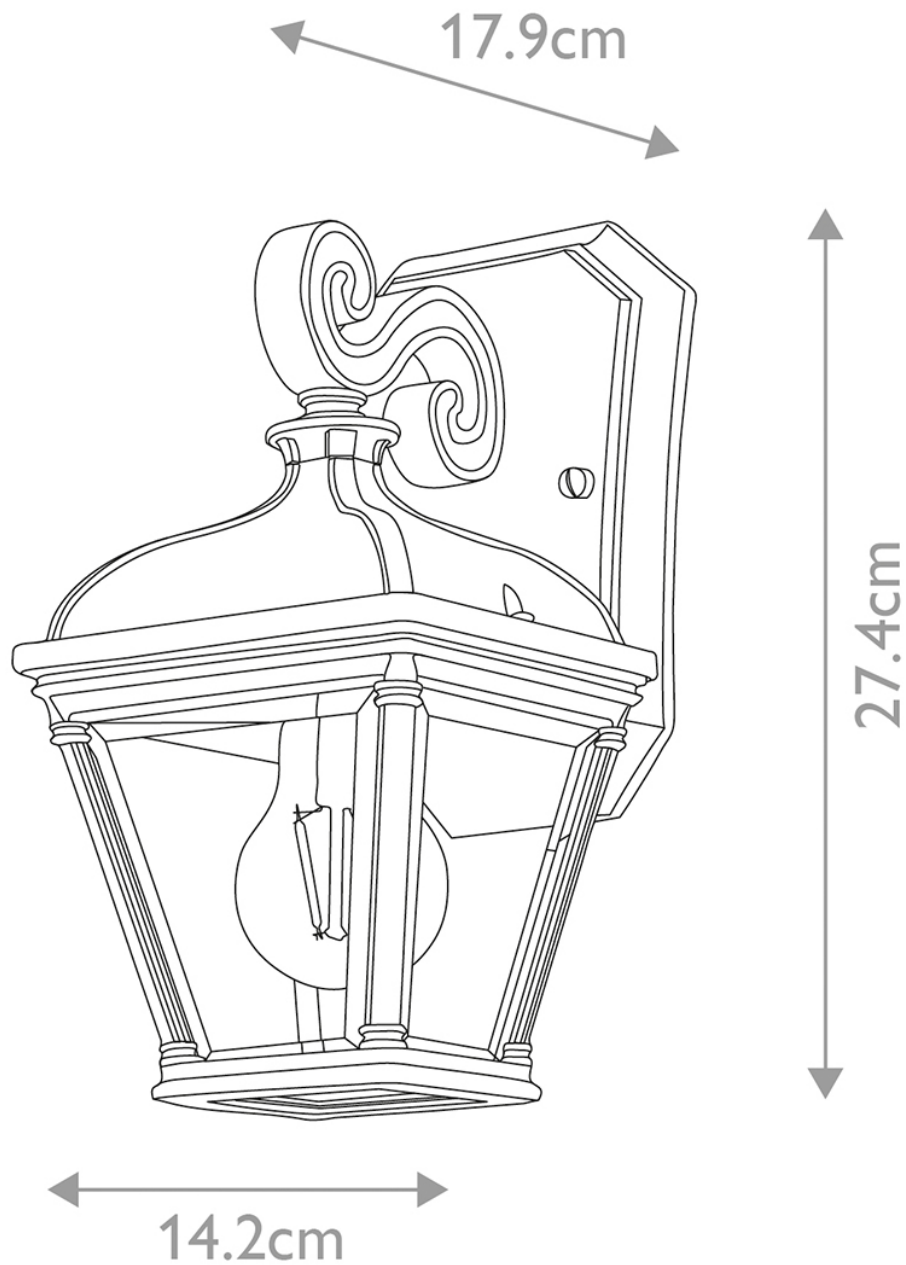

Elstead Lighting - Bayview - BAYVIEW-2S-BK - Black Clear Glass IP44 Outdoor Wall Light

CONTACT