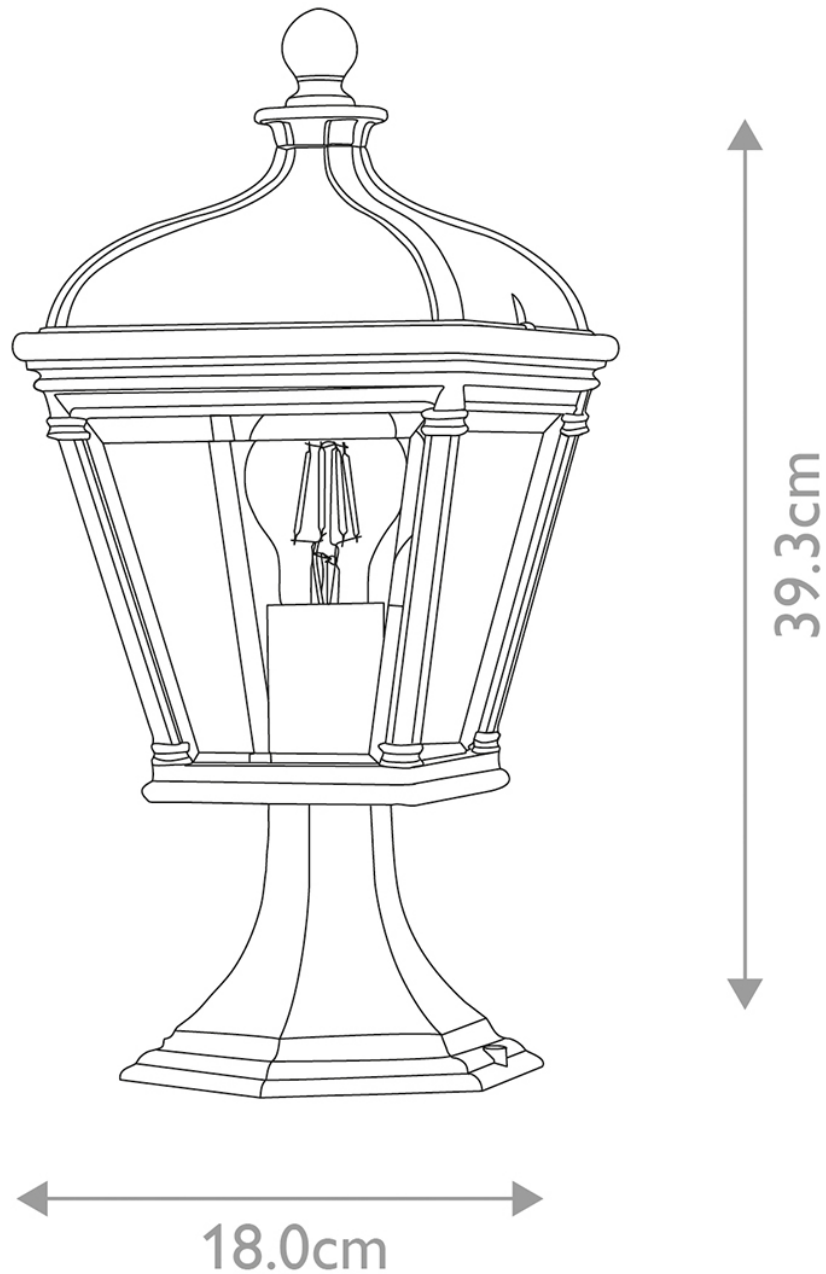

Elstead Lighting - Bayview - BAYVIEW-3M-BK - Black Clear Glass IP44 Outdoor Post Light

CONTACT