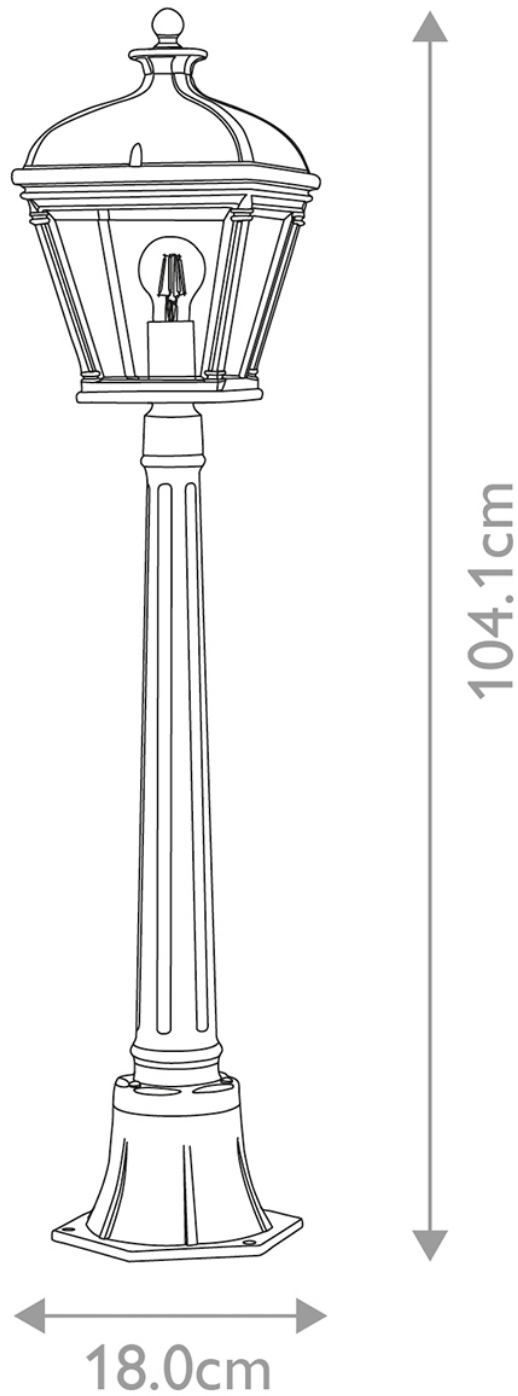

Elstead Lighting - Bayview - BAYVIEW-4M-BK - Black Clear Glass IP44 Outdoor Post Light

CONTACT