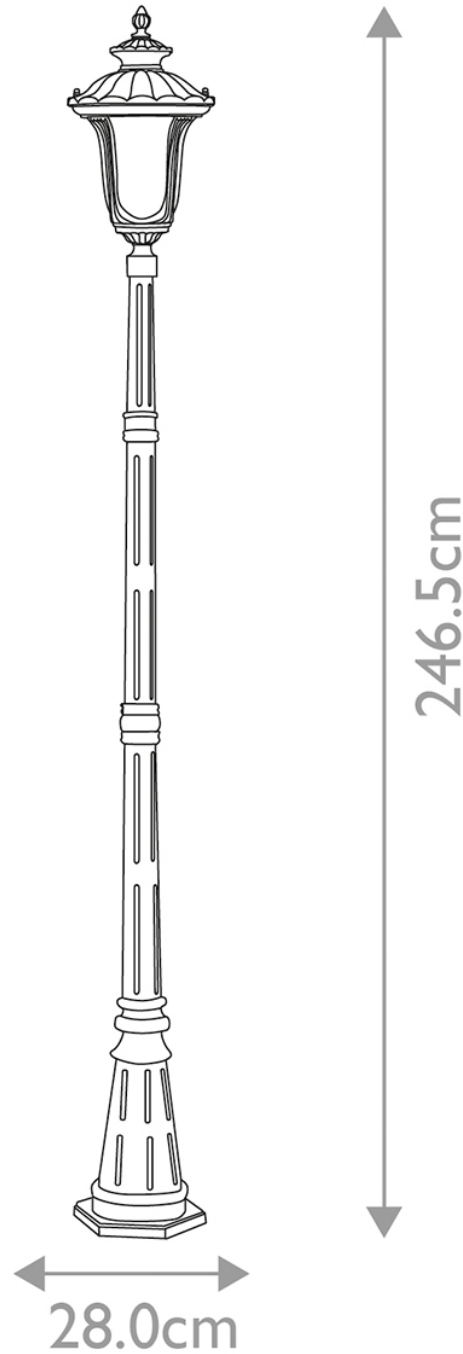

Elstead Lighting - Chicago - CC5-M-BK - Black Clear Seeded Glass IP44 Outdoor Lamp Post

**CONTACT**