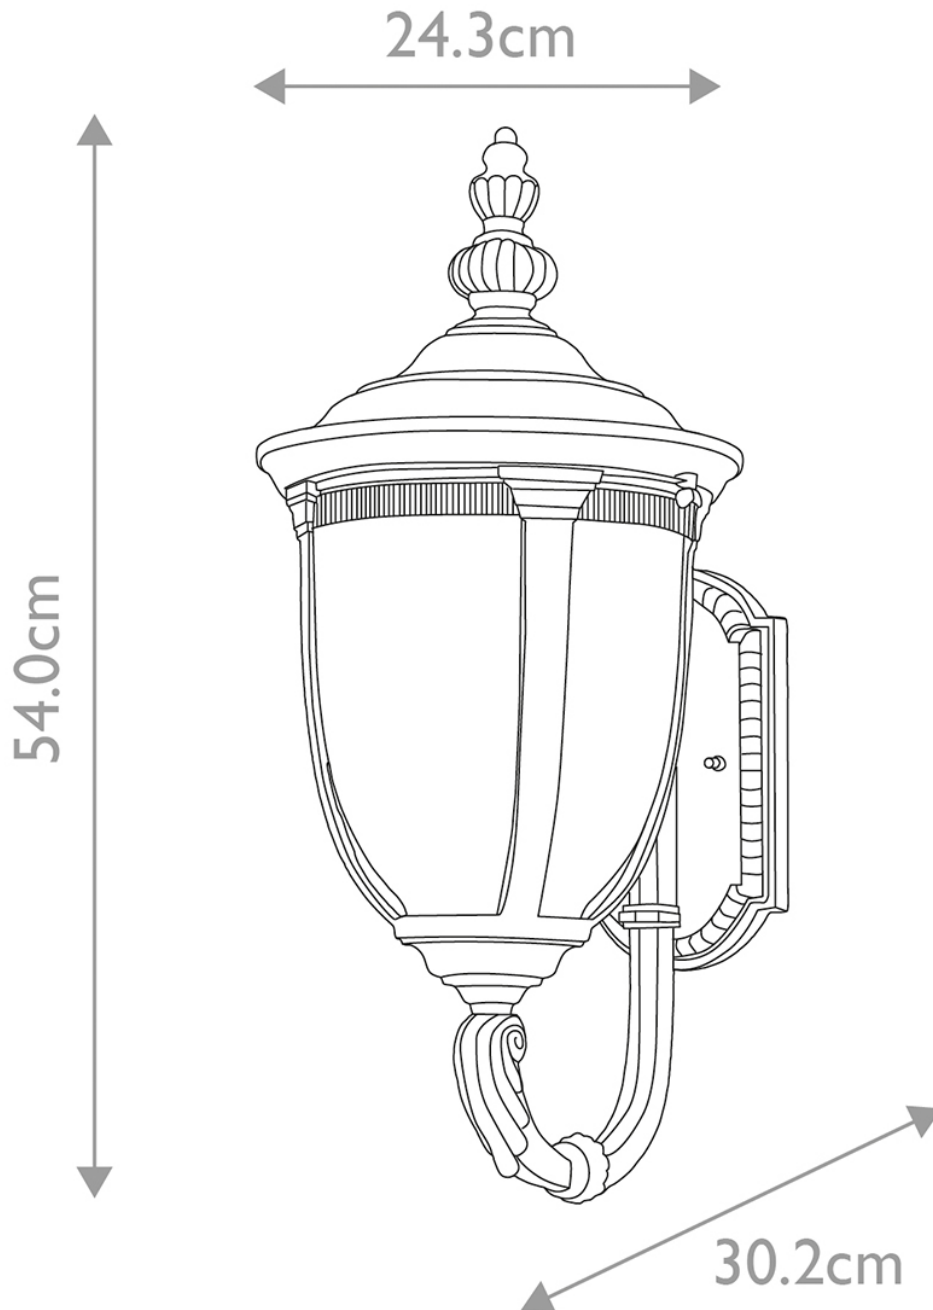

Elstead Lighting - Cleveland - CL1-M - Weathered Bronze Clear Seeded Glass IP44 Outdoor Wall Light

CONTACT