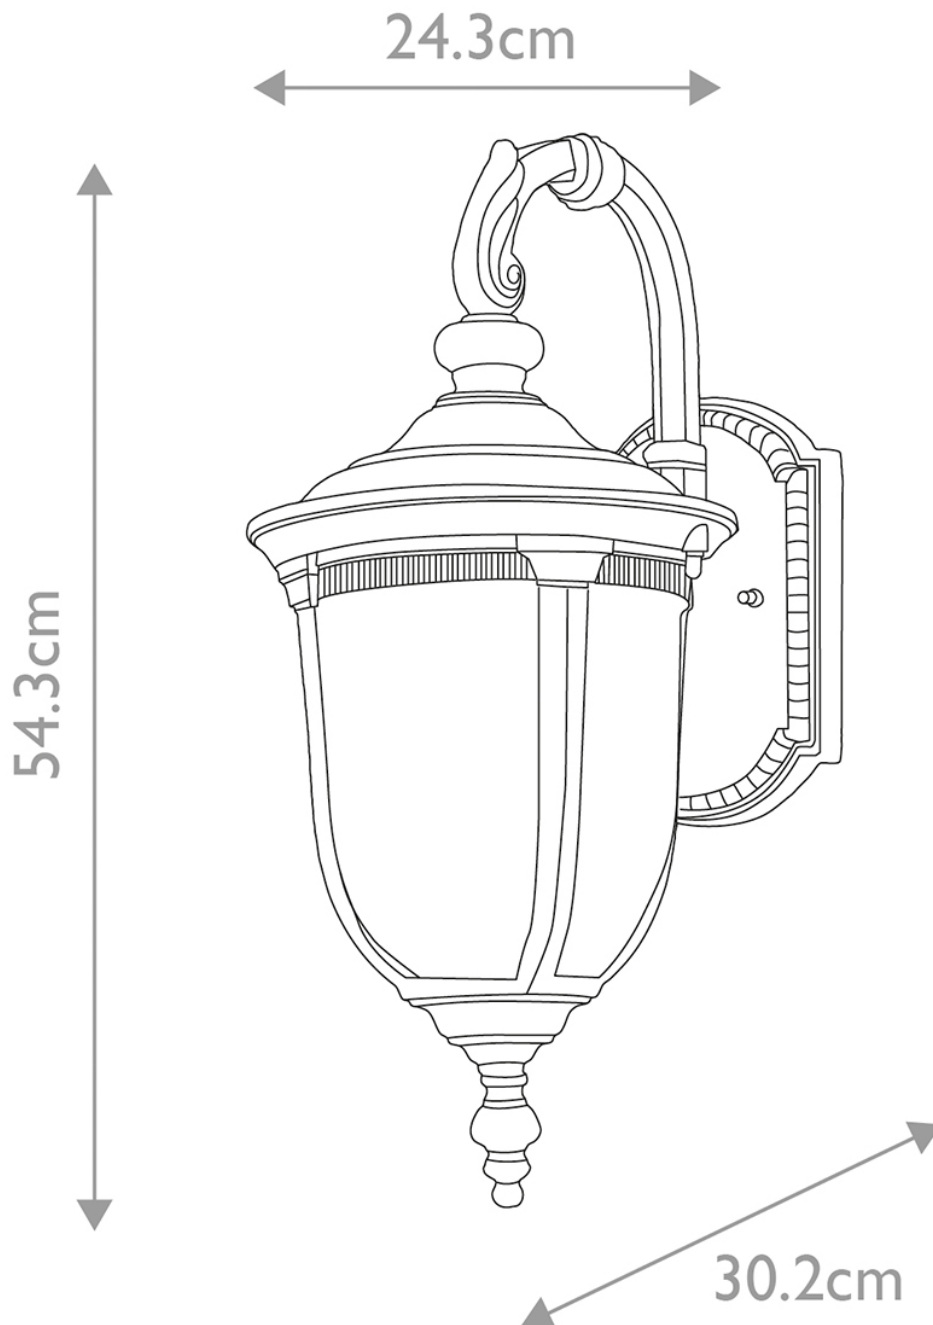

Elstead Lighting - Cleveland - CL2-M - Weathered Bronze Clear Seeded Glass IP44 Outdoor Wall Light

**CONTACT**