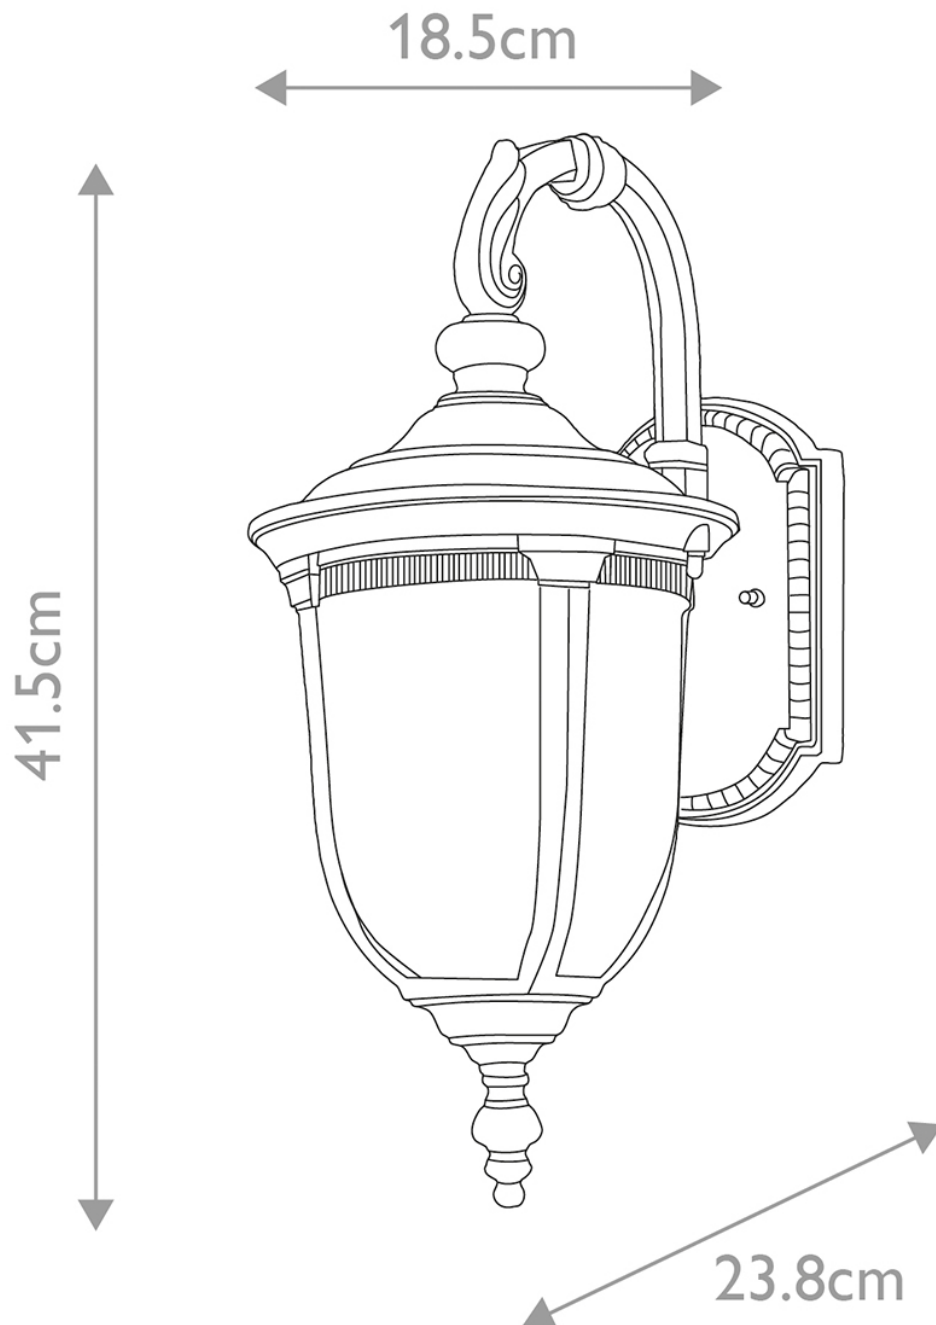

Elstead Lighting - Cleveland - CL2-S - Weathered Bronze Clear Seeded Glass IP44 Outdoor Wall Light

CONTACT