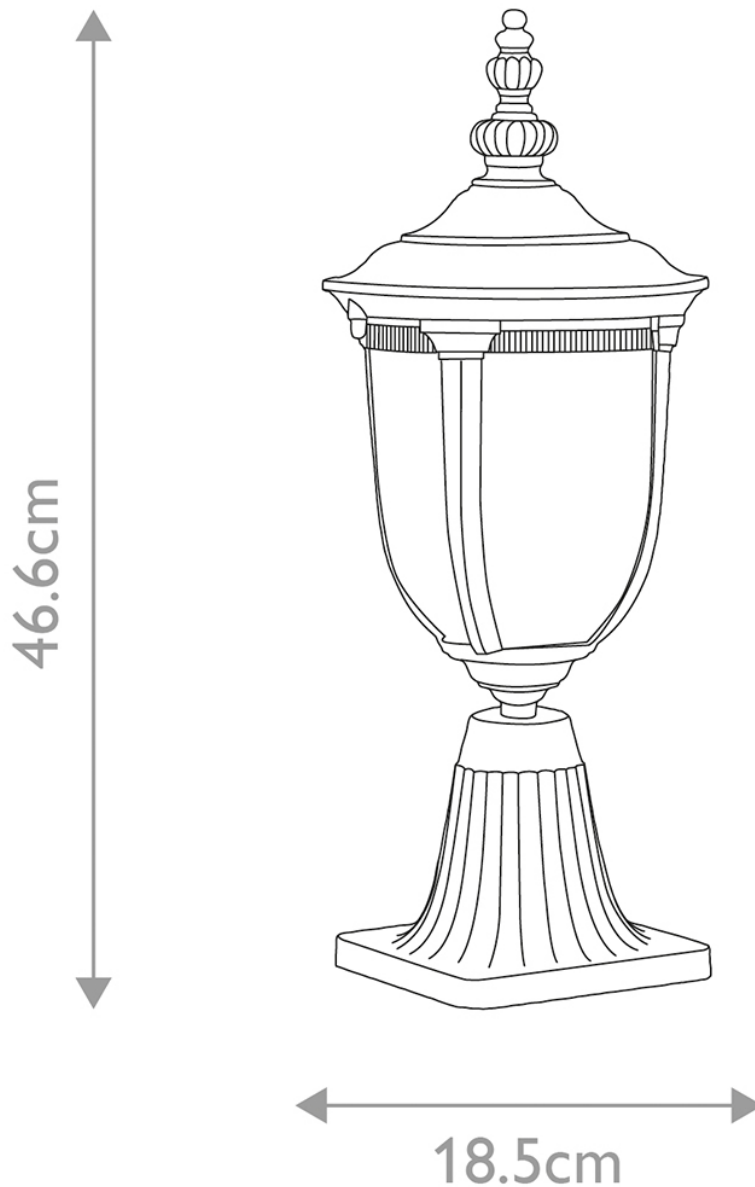

Elstead Lighting - Cleveland - CL3-S - Weathered Bronze Clear Seeded Glass IP44 Outdoor Post Light

CONTACT