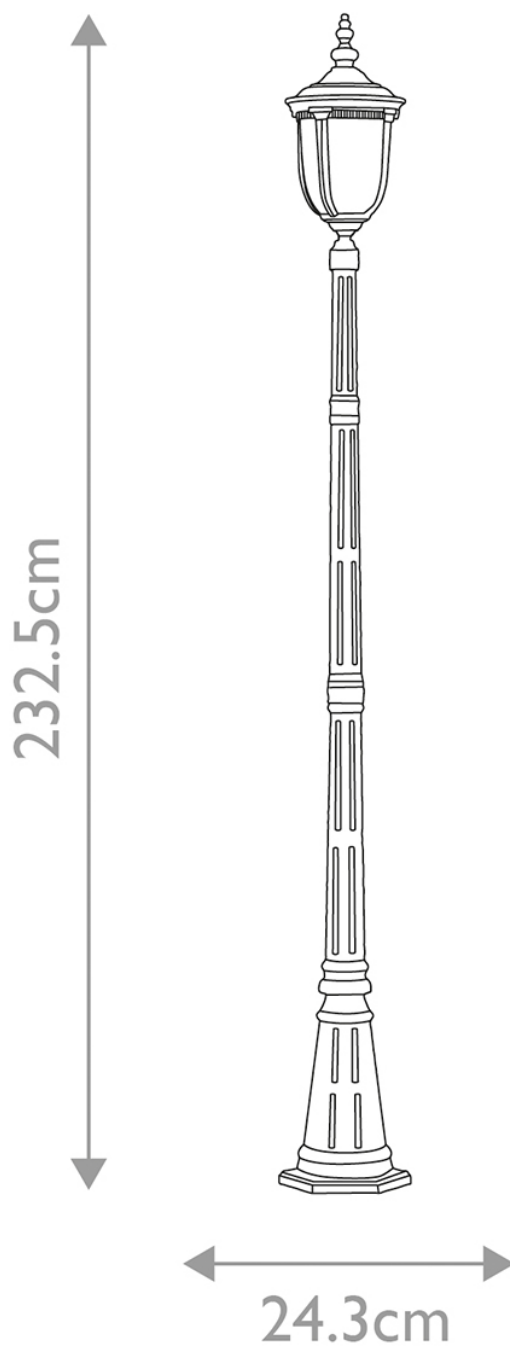

Elstead Lighting - Cleveland - CL5-M - Weathered Bronze Clear Seeded Glass IP44 Outdoor Lamp Post

CONTACT